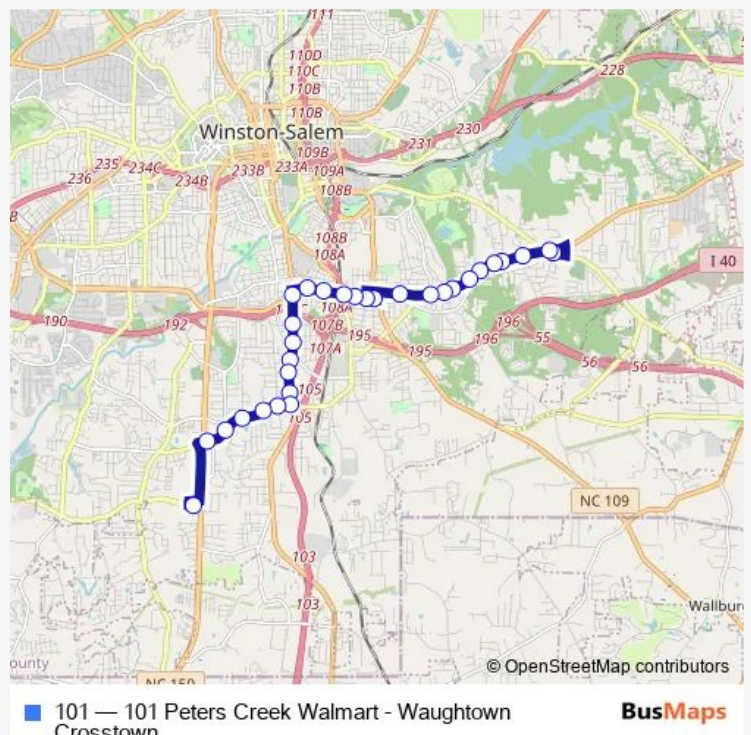

Thomasville Road & Sprague Street

Thomasville Road & Waughtown Street

Waughtown Street at Food Lion

Waughtown Street & Colony Street

Route schedule

Peters Creek Parkway Walmart Shelter — Waughtown Street & Broadbay Drive

Monday	07:00-23:00
Tuesday	07:00-23:00
Wednesday	07:00-23:00
Thursday	07:00-23:00
Friday	07:00-23:00
Saturday	08:00-23:00
Sunday	08:00-18:00

Route info

Direction: Peters Creek Parkway Walmart Shelter

Stops: 34

Trip Duration: 0 hour 30 min

Waughtown Street & Peachtree Street

Waughtown Street & Clemmons Road

Waughtown Street & Pleasant Street

Waughtown Street & Marble Street

Waughtown Street At 1802

Waughtown Street At Flatrock Road

Sunday 07:30-18:30

Route info

Direction: Waughtown Street & Broadbay Drive

Stops: 30

Trip Duration: 0 hour 30 min

Clemmonsville Road & Konnoak Drive

Clemmonsville Road & Renon Road

Clemmonsville Road & Rosemont Avenue