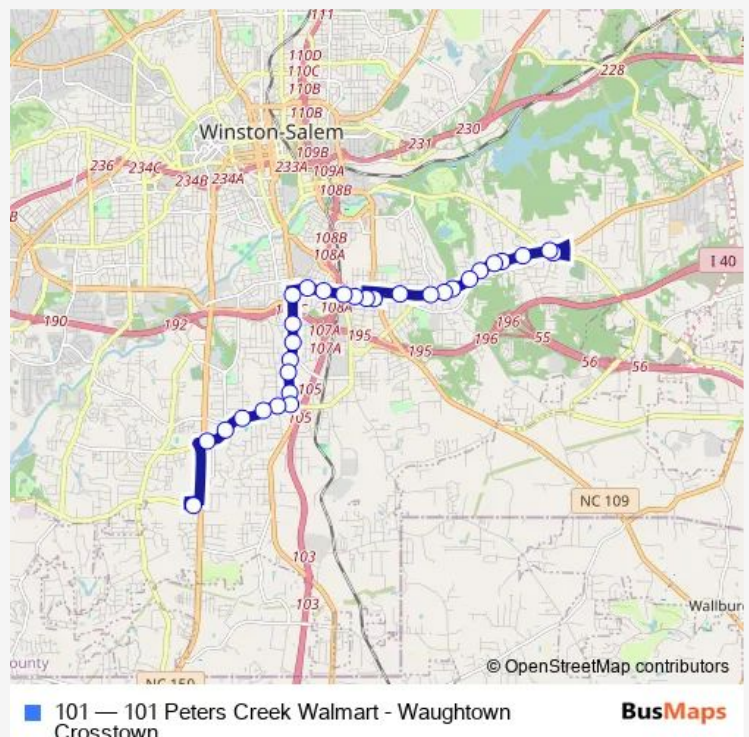

Thomasville Road & Sprague Street

Thomasville Road & Waughtown Street

Waughtown Street at Food Lion

Waughtown Street & Colony Street

Route schedule

Peters Creek Parkway Walmart Shelter — Waughtown Street & Broadbay Drive

Monday	07:00-23:00
Tuesday	07:00-23:00
Wednesday	07:00-23:00
Thursday	07:00-23:00
Friday	07:00-23:00
Saturday	08:00-23:00
Sunday	08:00-18:00

Route info

Direction: Peters Creek Parkway Walmart Shelter

Stops: 34

Trip Duration: 0 hour 30 min

Waughtown Street & Peachtree Street

Waughtown Street & Clemmons Road

Waughtown Street & Pleasant Street

Waughtown Street & Marble Street

Waughtown Street At 1802

Waughtown Street At Flatrock Road

Sunday 07:30-18:30

Route info

Direction: Waughtown Street & Broadbay Drive

Stops: 30

Trip Duration: 0 hour 30 min

Clemmonsville Road & Konnoak Drive

Clemmonsville Road & Renon Road

Clemmonsville Road & Rosemont Avenue