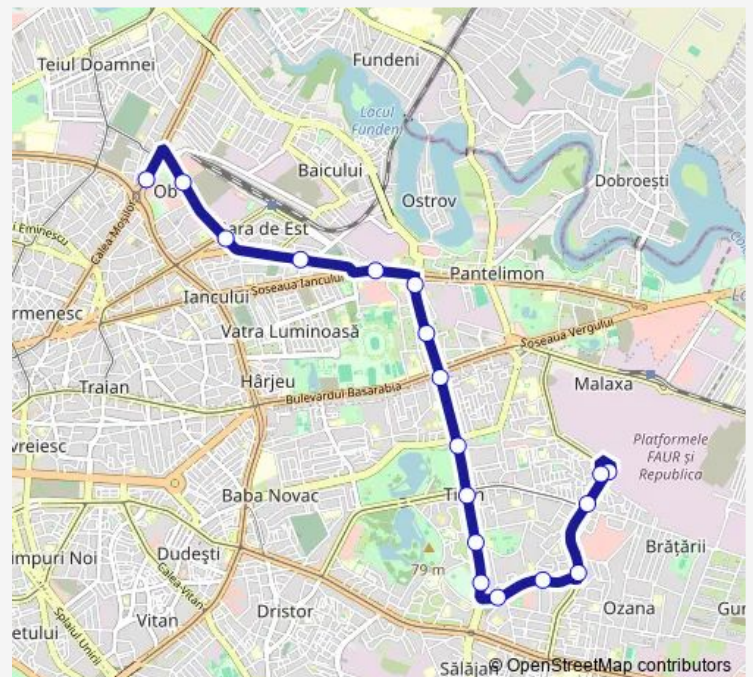

Soseaua Iancului

Bd. Chisinau

Pictor Harlescu

Bd. Nicolae Grigorescu

Parcul Titan

Liviu Rebreanu

Policlinica Titan

Postavarului

Monday 05:15-22:36

Tuesday 05:15-22:36

Wednesday 05:15-22:36

Thursday 05:15-22:36

Friday 05:15-22:36

Saturday 05:15-22:36

Sunday 05:15-22:36

Route info

Direction: Bucur Obor

Stops: 18

Trip Duration: 0 hour 30 min

Direction

Faur — Bucur Obor

19 stops

[Open route schedule](#)

Faur
Complex Comercial Titan
Bd. 1 Decembrie 1918
Codrii Neamtului
Bd. Nicolae Grigorescu
Postavarului
Policlinica Titan
Liviu Rebreanu
Constantin Brancusi
Bd. Basarabia
Pictor Harlescu
Bd. Chisinau
Soseaua Iancului
Baicului
Soseaua Pantelimon
Soseaua Mihai Bravu
Soseaua Mihai Bravu 33
Bucur Obor
Bucur Obor