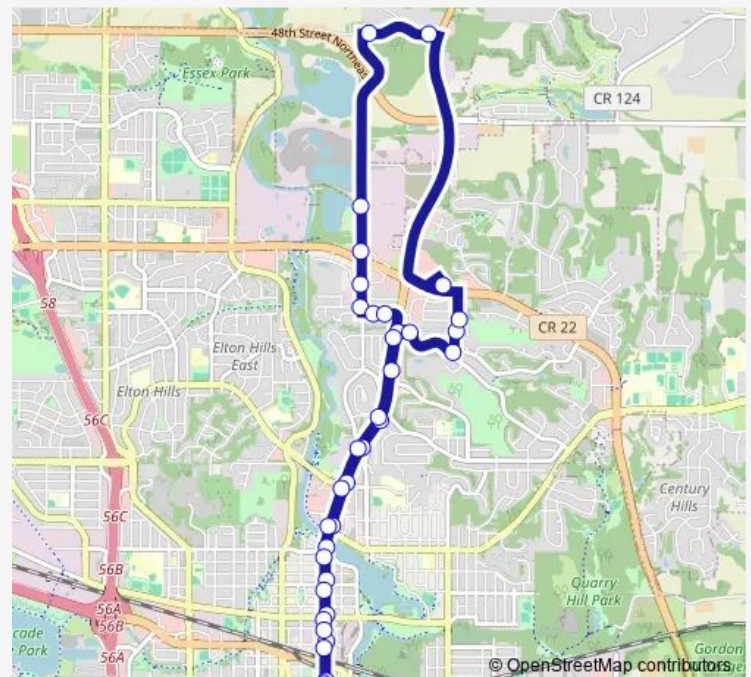

Saturday —

Sunday —

Route info

Direction: Downtown Transit CTR G

Stops: 40

Trip Duration: 0 hour 37 min

E RIV RD NE AT Foster-Arend Pk

E RIV RD NE AND Alliance PL Ne

E RIV RD NE AND SVC CT Ne

East RIV RD NE AND RIV CT Ne

31 ST NE AT THE SQ ON 31 Apts

31 ST NE AT Olympik VIL Apts

Bdwy AVE N AND 27 ST Ne

Bdwy AVE N AND Rivvw HTS DR Ne

Bdwy AVE N AND East RIV RD Ne

Bdwy AVE N AND Elton HLS DR Nw