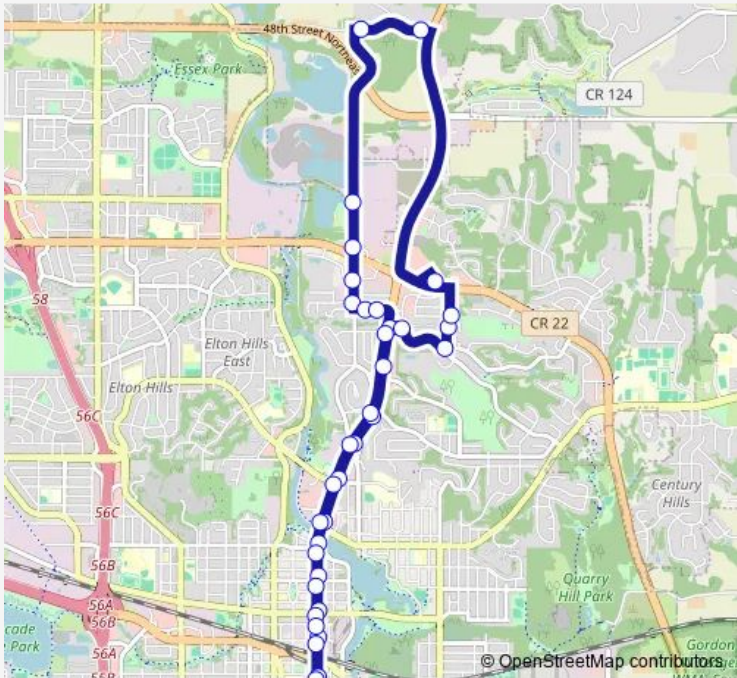

Direction
 Downtown Transit CTR G — Downtown Transit CTR B
 40 stops
[Open route schedule](#)

- Downtown Transit CTR G
- Bdwy AVE S AND 1 ST Se
- Bdwy AVE N AND 1 ST Ne
- Bdwy AVE N AND 2 ST Ne
- Bdwy AVE N AND 5 ST Nw
- Bdwy AVE N AND 7 ST Ne
- Bdwy AVE N AND 10 ST Ne
- Bdwy N AND W Silver LK DR Ne
- Bdwy N AT Silver LK Shpg Ctr
- Bdwy AVE N AND 17 ST Ne
- Bdwy AVE N AND 3 AVE Ne
- Bdwy AVE N AND NO HTS DR Ne
- Bdwy AVE N AND NO HLS DR Ne
- Bdwy AVE N AND Rocky CRK DR Ne
- Rocky CRK DR AND Wellner DR Ne
- Rocky CRK DR AND NO VLY DR Ne
- Rocky CRK DR AND NO VLY DR Ne
- NO VLY DR AND NO Slopes LN Ne
- North Bdwy PK AND Ride
- 55 ST NE AT Zumbro RDG Ests
- 55 ST NE AT Hallmark Terrace

Route schedule
 Downtown Transit CTR G — Downtown Transit CTR B

Monday	05:45-18:20
Tuesday	05:45-18:20
Wednesday	05:45-18:20
Thursday	05:45-18:20
Friday	05:45-18:20
Saturday	—
Sunday	—

Route info
 Direction: Downtown Transit CTR G
 Stops: 40
 Trip Duration: 0 hour 37 min

Bdwy AVE N AND S OF 2 ST Nw

Bdwy AVE S AND CTR ST W

Downtown Transit CTR B

Direction

Rocky CRK DR AND Wellner DR Ne — Downtown Transit CTR B

23 stops

[Open route schedule](#)

Rocky CRK DR AND Wellner DR Ne

Direction: Rocky CRK DR AND Wellner DR Ne

Stops: 23

Trip Duration: 0 hour 28 min

Direction

Downtown Transit CTR G — Downtown Transit CTR A

41 stops

[Open route schedule](#)

Downtown Transit CTR G