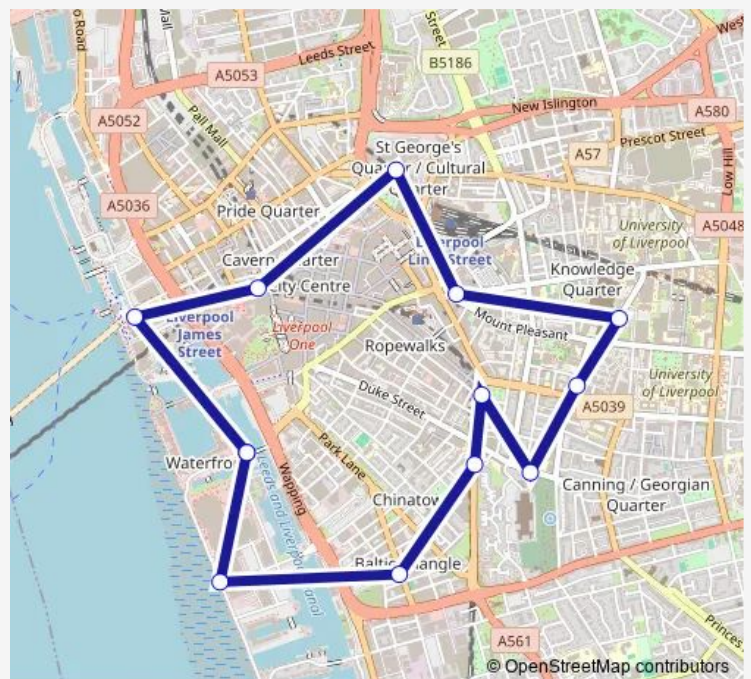

Bus 101 Gower Street / Salthouse Quay - Gower Street / Salthouse Quay

[Go to website](#)

Direction

Salthouse Quay — Salthouse Quay

13 stops

[Open route schedule](#)

Salthouse Quay

Brunswick Street

North John Street

World Museum

Adelphi Hotel

Metropolitan Cathedral

Arrad Street

Pilgrim Street

Bold Place

Upper Duke Street

New Bird Street

Exhibition Centre Liverpool

Salthouse Quay

Route schedule

Salthouse Quay — Salthouse Quay

Monday	10:00-16:00
Tuesday	10:00-16:00
Wednesday	10:00-16:00
Thursday	10:00-16:00
Friday	10:00-16:00
Saturday	10:00-16:00
Sunday	10:00-16:00

Route info

Direction: Salthouse Quay

Stops: 13

Trip Duration: 0 hour 55 min

101 Bus time schedules and route maps are available in an offline PDF at busmaps.com. Use the busmaps.com website to see live bus times, train schedule or subway schedule, and step-by-step directions for all public transit in Liverpool