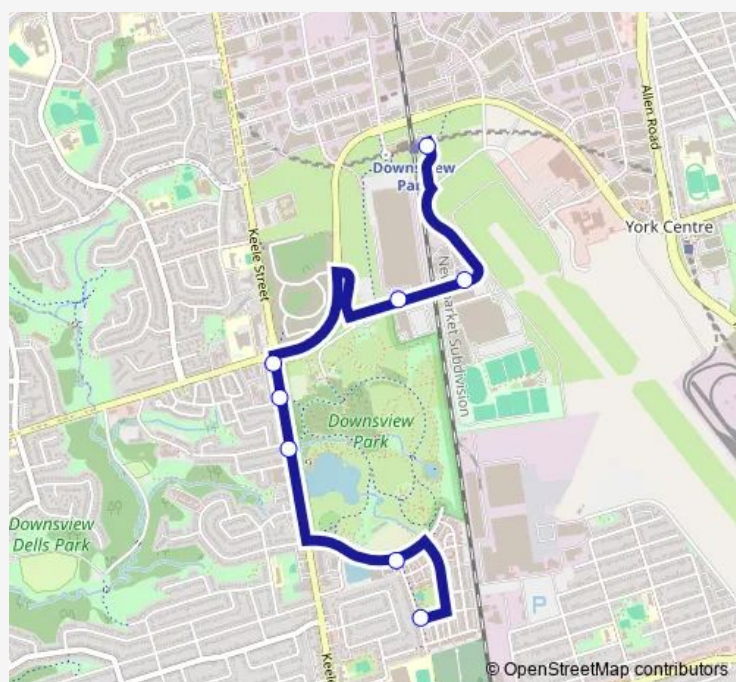

**Route schedule**

Downsview Park Trail at Downsview Park Station — Locust Lodge Gardens at Stanley Greene Blvd

Monday	05:53-22:15
Tuesday	05:53-22:15
Wednesday	05:53-22:15
Thursday	05:53-22:15
Friday	05:53-22:15
Saturday	08:53-22:15
Sunday	08:53-22:15

**Route info**

Direction: Downsview Park Trail at Downsview Park Station

Stops: 8

Trip Duration: 0 hour 10 min

## Direction

Locust Lodge Gardens at Stanley Greene Blvd —  
Downsview Park Trail at Downsview Park Station

10 stops

[Open route schedule](#)

Locust Lodge Gardens at Stanley Greene Blvd

Stanley Greene Blvd at Downsview Park Blvd

## Route schedule

Locust Lodge Gardens at Stanley Greene Blvd —  
Downsview Park Trail at Downsview Park Station

Monday 05:55-22:25

Tuesday 05:55-22:25

Wednesday 05:55-22:25

Thursday 05:55-22:25

Friday 05:55-22:25