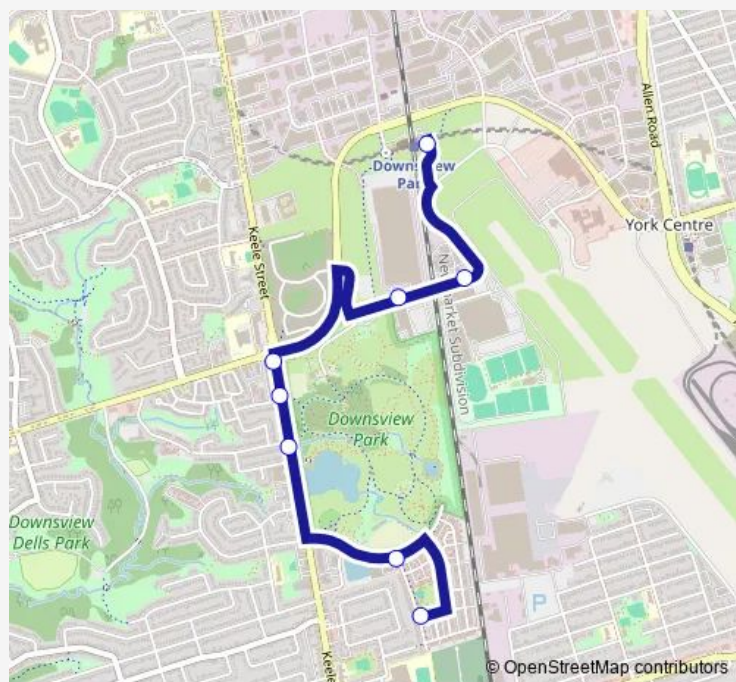

### Route schedule

Downsview Park Trail at Downsview Park Station — Locust Lodge Gardens at Stanley Greene Blvd

Monday	05:53-22:15
Tuesday	05:53-22:15
Wednesday	05:53-22:15
Thursday	05:53-22:15
Friday	05:53-22:15
Saturday	08:53-22:15
Sunday	08:53-22:15

### Route info

Direction: Downsview Park Trail at Downsview Park Station

Stops: 8

Trip Duration: 0 hour 10 min

## Direction

Locust Lodge Gardens at Stanley Greene Blvd —  
Downsview Park Trail at Downsview Park Station

10 stops

[Open route schedule](#)

Locust Lodge Gardens at Stanley Greene Blvd

Stanley Greene Blvd at Downsview Park Blvd

## Route schedule

Locust Lodge Gardens at Stanley Greene Blvd —  
Downsview Park Trail at Downsview Park Station

Monday 05:55-22:25

Tuesday 05:55-22:25

Wednesday 05:55-22:25

Thursday 05:55-22:25

Friday 05:55-22:25