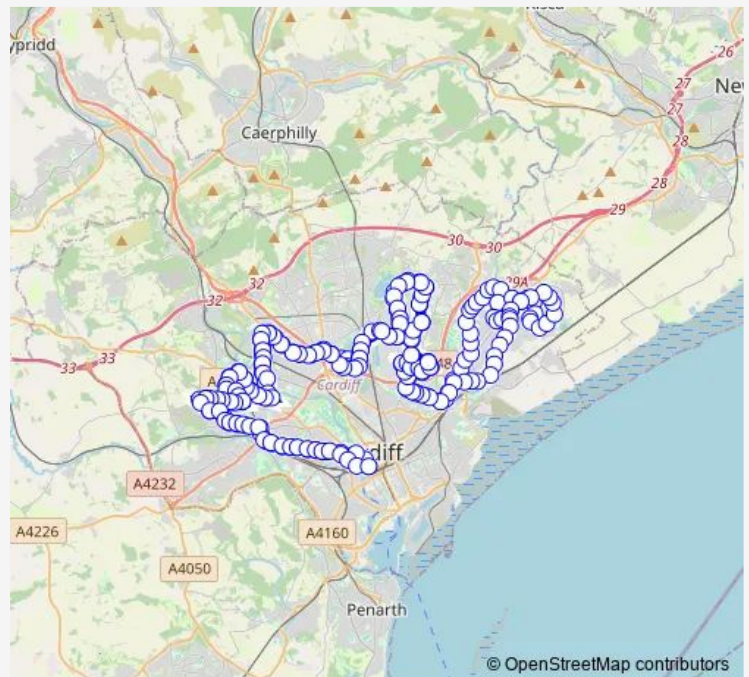

The Fairwater

Wellwright Road

Gorse Place

Pinehurst Road

Route schedule

Cardiff Bus Interchange Bay 13 — Cardiff Bus Interchange Bay 13

Monday 07:20-16:15

Tuesday 07:20-16:15

Wednesday 07:20-16:15

Thursday 07:20-16:15

Friday 07:20-16:15

Saturday —

Sunday —

Route info

Direction: Cardiff Bus Interchange Bay 13

Stops: 242

Trip Duration: 4 hour 16 min

Lavender Grove

Bishop Hannon Drive

Ashcroft Crescent

Roche Crescent

Peter Lea Primary

Pwllmelin Road

Holy Family Church

Tarwick Drive

Ty Coch Court

Hendre Road

Abergele Road

Trowbridge Road

Towyn Road

Harris Avenue

Heron Road