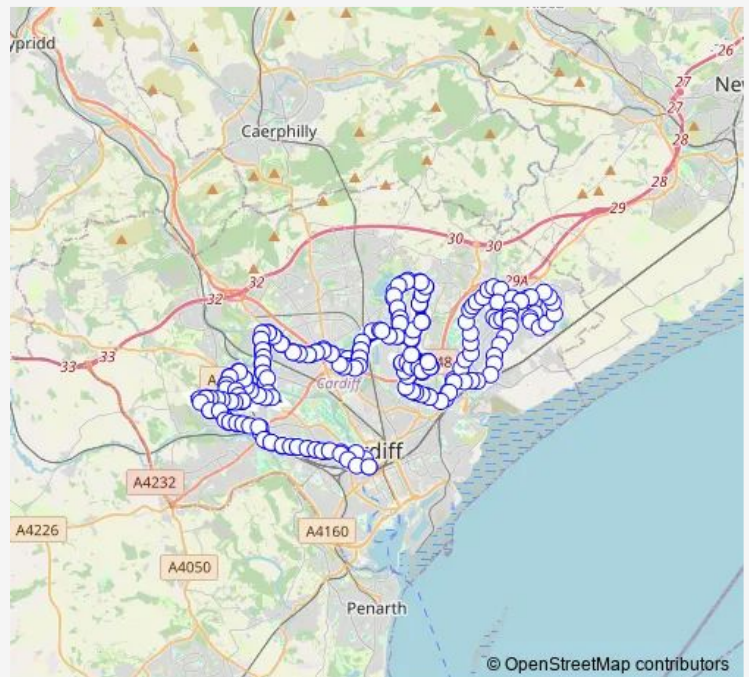

The Fairwater

Wellwright Road

Gorse Place

Pinehurst Road

Route schedule

Cardiff Bus Interchange Bay 13 — Cardiff Bus Interchange Bay 13

Monday 07:20-16:15

Tuesday 07:20-16:15

Wednesday 07:20-16:15

Thursday 07:20-16:15

Friday 07:20-16:15

Saturday —

Sunday —

Route info

Direction: Cardiff Bus Interchange Bay 13

Stops: 242

Trip Duration: 4 hour 16 min

Lavender Grove

Bishop Hannon Drive

Ashcroft Crescent

Roche Crescent

Peter Lea Primary

Pwllmelin Road

Holy Family Church

Tarwick Drive

Ty Coch Court

Hendre Road

Abergele Road

Trowbridge Road

Towyn Road

Harris Avenue

Heron Road