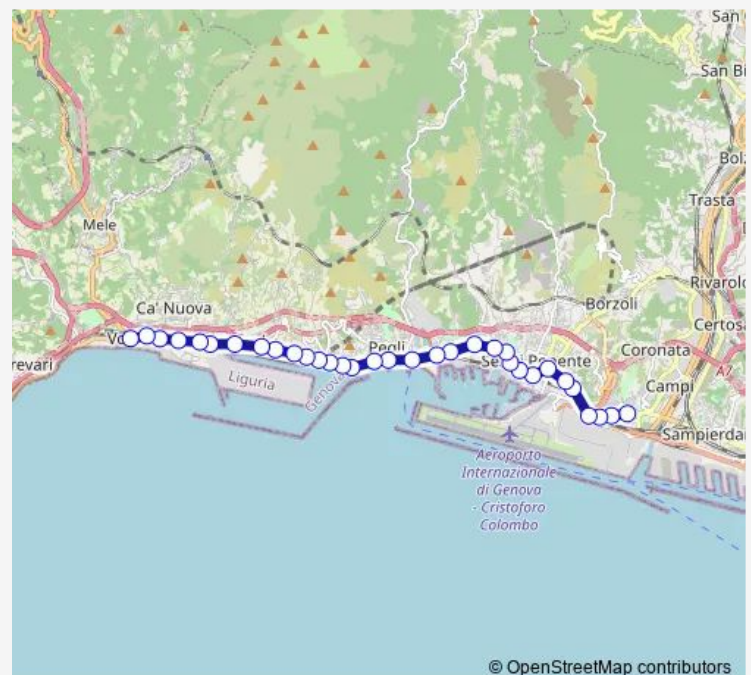

Thursday 05:16

Friday 05:16

Saturday —

Sunday 05:14

Route info

Direction: Cornigliano 2/Rizzolio

Stops: 33

Trip Duration: 0 hour 21 min

© OpenStreetMap contributors

101 — Via Don Verita (Voltri) - Via Acquasanta (Fs)

PRA' 1/Castelluccio

PRA' 2/Biomedical

PRA' 3/Ferriere

PRA' 4/PRA' Fs

PRA' 5/Cordanieri

PRA' 6/Laura