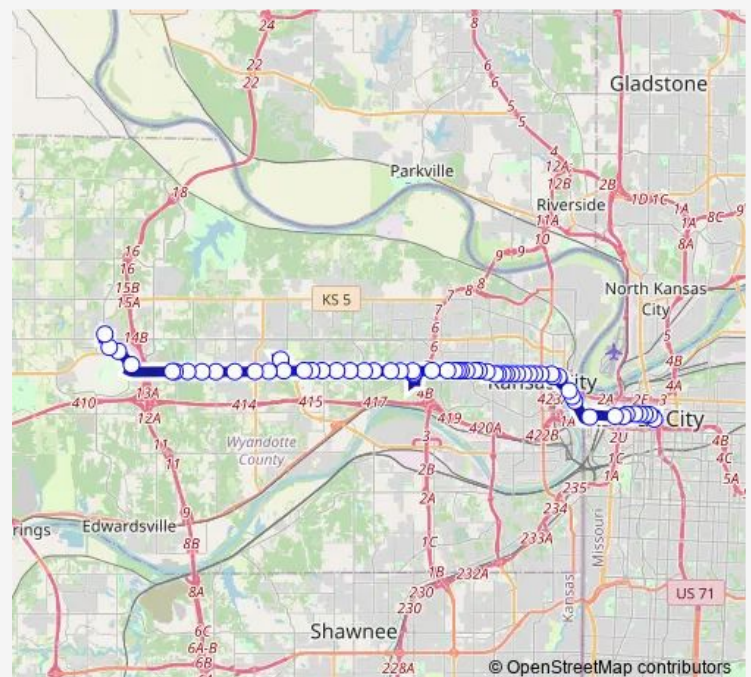

ON Minnesota AT 8TH Westbound

ON Minnesota AT 9TH Westbound

ON Minnesota AT 10th Westbound

ON Minnesota AT 11th Westbound

ON Minnesota AT 12th ST Wb

Route schedule

East Village Bay M — Village West Walmart

Monday 05:30-22:19

Tuesday 05:30-22:19

Wednesday 05:30-22:19

Thursday 05:30-22:19

Friday 05:30-22:19

Saturday 06:15-17:15

Sunday 09:15-18:15

Route info

Direction: East Village Bay M

Stops: 61

Trip Duration: 0 hour 58 min

101 — State

ON Minnesota AT 13th ST Wb

ON Minnesota AT 14th Wb

ON Minnesota AT 16th ST Wb

ON Minnesota AT 18th ST Wb

ON Hoel Pkwy AT State AVE Nb

ON State AVE AT 24th Westbound

ON State AVE AT Washington Wb

ON State AT 29th ST Westbound

ON State AVE AT 31st Westbound

ON State AVE AT 32nd ST Wb

ON State AVE AT 34th Westbound

ON State AVE AT 37th Westbound