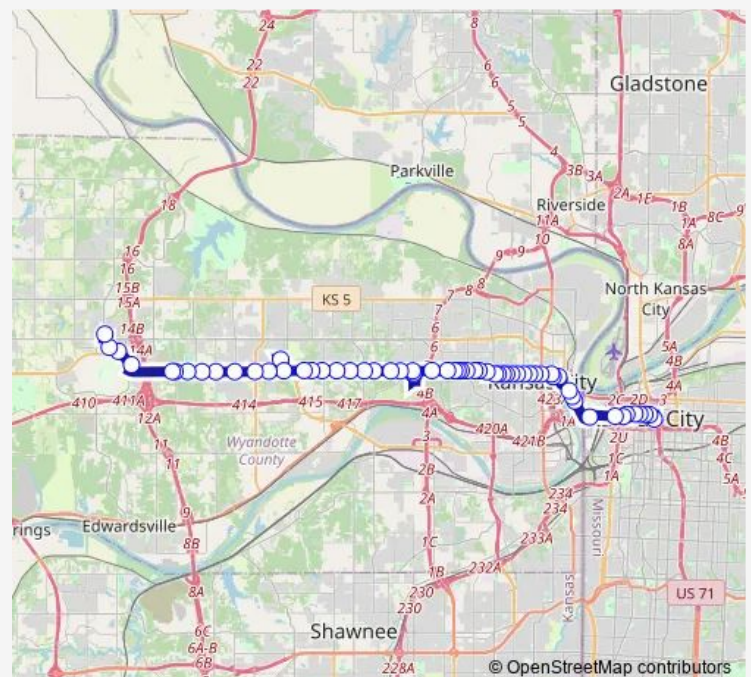

ON Minnesota AT 8TH Westbound

ON Minnesota AT 9TH Westbound

ON Minnesota AT 10th Westbound

ON Minnesota AT 11th Westbound

ON Minnesota AT 12th ST Wb

Route schedule

East Village Bay M — Village West Walmart

Monday 05:30-22:19

Tuesday 05:30-22:19

Wednesday 05:30-22:19

Thursday 05:30-22:19

Friday 05:30-22:19

Saturday 06:15-17:15

Sunday 09:15-18:15

Route info

Direction: East Village Bay M

Stops: 61

Trip Duration: 0 hour 57 min

101 — State

BusMaps

ON Minnesota AT 13th ST Wb

ON Minnesota AT 14th Wb

ON Minnesota AT 16th ST Wb

ON Minnesota AT 18th ST Wb

ON Hoel Pkwy AT State AVE Nb

ON State AVE AT 24th Westbound

ON State AVE AT Washington Wb

ON State AT 29th ST Westbound

ON State AVE AT 31st Westbound

ON State AVE AT 32nd ST Wb

ON State AVE AT 34th Westbound