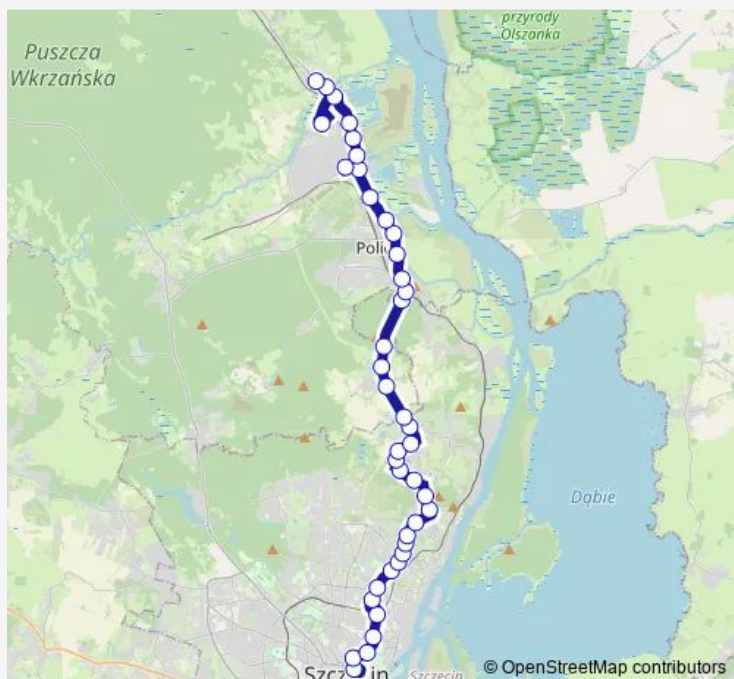

Thursday 04:14-22:15

Friday 04:14-22:15

Saturday 04:43-22:15

Sunday 04:43-22:15

**Route info**

Direction: Plac Rodła 34

Stops: 41

Trip Duration: 0 hour 52 min