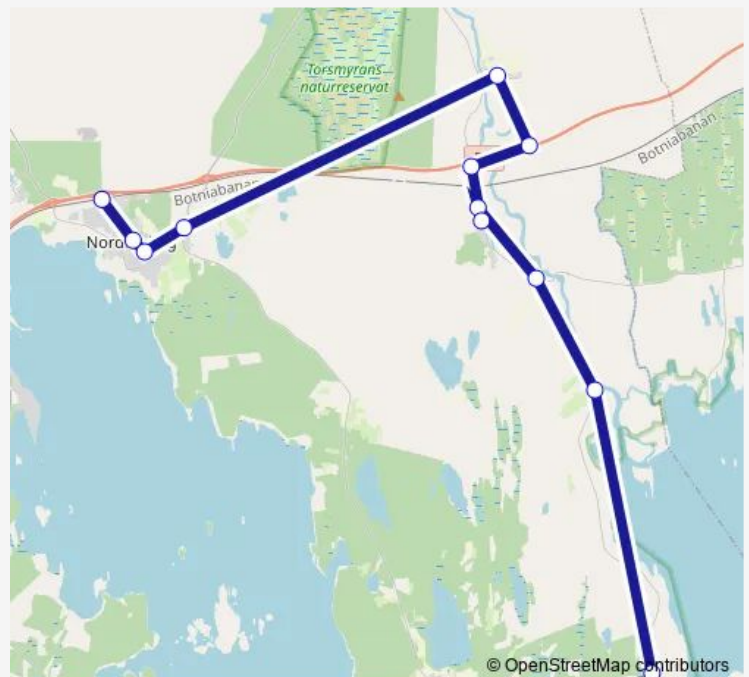

**Direction**

Kråken — Nordmaling Resecentrum/Station

12 stops

[Open route schedule](#)

Kråken

Nedre Öre

Håknäs vsk Öre

Håknäs Norra

Håknäs

Håknäs E4

Långed E4

Långed

Nordmaling Levar

Nordmaling Oasen

Nordmaling centrum

Nordmaling Resecentrum/Station

## Route schedule

Kråken — Nordmaling Resecentrum/Station

Monday 07:20-14:30

Tuesday 07:20-13:50

Wednesday 07:20-14:55

Thursday 07:20-13:50

Friday 07:20-13:50

Saturday —

## Route info

Direction: Kråken

Stops: 12

Trip Duration: 0 hour 45 min

© OpenStreetMap contributors