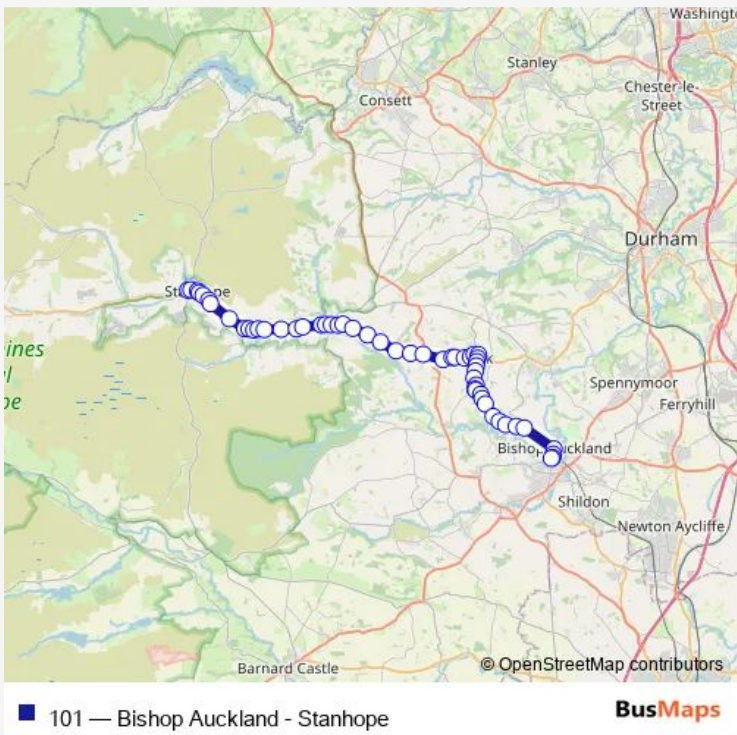

Bus 101 Bishop Auckland - Stanhope

[Go to website](#)

Direction
 Weardale Community Hospital — Rail Station - Stop nr
 Morrisons

54 stops

[Open route schedule](#)

- Weardale Community Hospital
-
- Newtown House
-
- Town Hall
-
- Market Place
-
- Front Street-Former Queens Head
-
- Weardale Bus Depot
-
- Bridge
-
- Lodge
-
- Telephone Exchange
-
- Co-op Store
-
- Frosterley Inn
-
- East End
-
- Bridge
-
- Bank Top
-
- Bridge End
-
- Hare Law
-
- School
-
- Hamsterley Road End
-
- Market Place
-
- Durham Road
-
- East End

Route schedule

Weardale Community Hospital — Rail Station - Stop nr
 Morrisons

Monday	06:57-16:54
Tuesday	06:57-16:54
Wednesday	06:57-16:54
Thursday	06:57-16:54
Friday	06:57-16:54
Saturday	07:47-16:54
Sunday	—

Route info

Direction: Weardale Community Hospital

Stops: 54

Trip Duration: 0 hour 52 min

Scotch Isle

Lane End

New Bridge

Bank Bottom

Toronto Lodge Hotel

Newgate Street Stand D

Newgate St Methodist Ch

Newgate Street - Medical Centre

Rail Station - Stop nr Morrisons

Direction

Weardale Community Hospital — College

59 stops