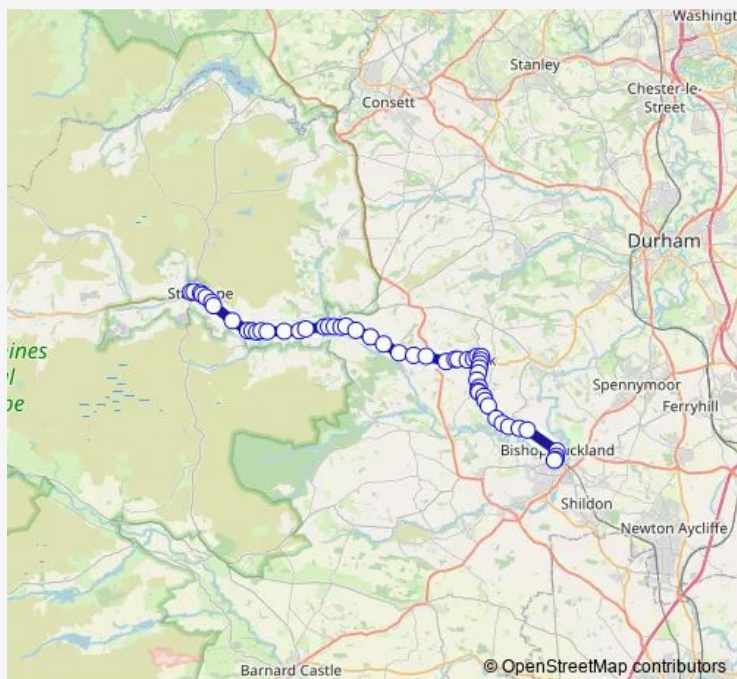

### Route schedule

Weardale Community Hospital — Rail Station - Stop nr Morrisons

Monday 06:57-16:54

Tuesday 06:57-16:54

Wednesday 06:57-16:54

Thursday 06:57-16:54

Friday 06:57-16:54

Saturday 07:47-16:54

### Route info

Direction: Weardale Community Hospital

Stops: 54

Trip Duration: 0 hour 52 min

101 — Bishop Auckland - Stanhope

Scotch Isle

Lane End

New Bridge