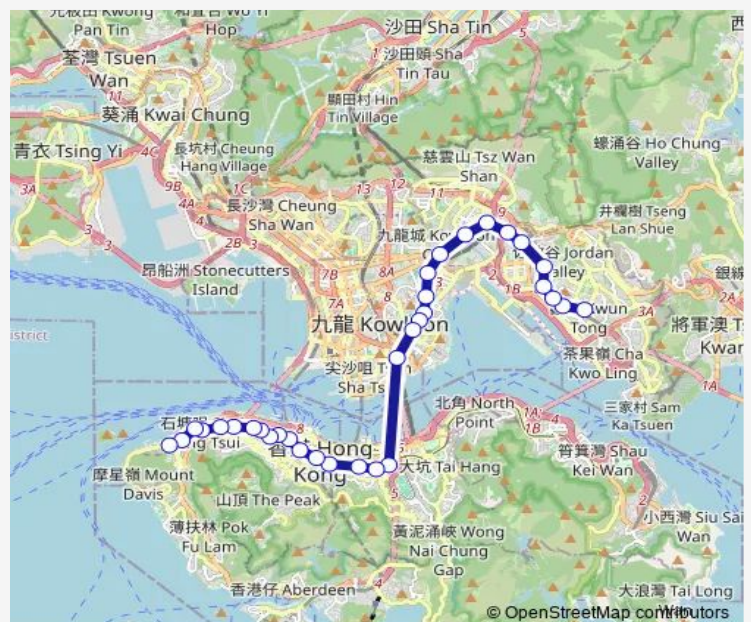

[Kmb+Ctb] Amoy Gardens/
Amoy Garden, Ngau TAU KOK Road[[Kmb] Amoy Gardens

[Kmb+Ctb] KAI YIP Estate/
Kai YIP Estate, Kwun Tong Road[[Kmb] KAI YIP Estate

[Ctb] Richland Gardens, Kwun Tong Road[[Kmb+Ctb] Richland Gardens/
Richland Gardens, Kwun Tong Road[[Kmb] Richland Gardens

[Ctb] Rhythm Garden, Prince Edward Road East[[Kmb+Ctb] Rhythm Garden/
Rhythm Garden, Prince Edward Road East[[Kmb] Rhythm Garden

[Ctb] THE Latitude, Prince Edward Road East[[Kmb+Ctb] THE Latitude/
The Latitude, Prince Edward Road East[[Kmb] THE Latitude

[Ctb] Regal Oriental Hotel, Prince Edward Road East[[Kmb+Ctb] Kowloon City BBI - Regal Oriental Hotel/
Regal Oriental Hotel, Prince Edward Road East[[Kmb] Kowloon City BBI - Regal Oriental Hotel

Route schedule

[Kmb+Ctb] Kwun Tong (YUE MAN Square) BUS Terminus/
Kwun Tong (YUE MAN Square)[[Kmb] Kwun Tong (YUE MAN Square) BUS Terminus — [Ctb] Luen Bong Apartment, Belcher'S Street[[Kmb+Ctb] Luen Bong Apartment/
Luen Bong Apartment, Belcher'S Street

Monday	05:36
Tuesday	05:36
Wednesday	05:36
Thursday	05:36
Friday	05:36
Saturday	05:36
Sunday	—

Route info

Direction: [Kmb+Ctb] Kwun Tong (YUE MAN Square) BUS Terminus/
Kwun Tong (YUE MAN Square)[[Kmb] Kwun Tong (YUE MAN Square) BUS Terminus

Stops: 33

Trip Duration: 1 hour 8 min

■ 101 — Kwun Tong (YUE MAN Square) - Belcher'S Street