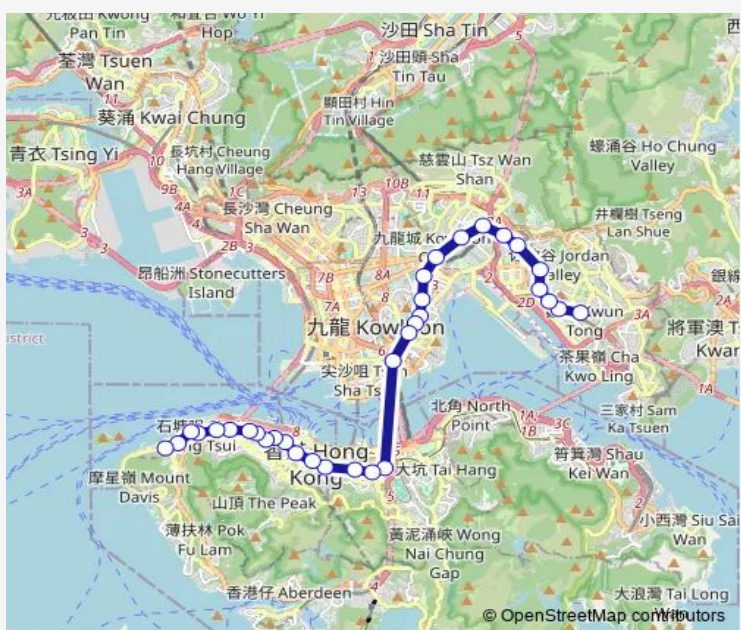

[Kmb+Ctb] Kwun Tong (YUE MAN Square) BUS Terminus/
Kwun Tong (YUE MAN Square)[[Kmb] Kwun Tong (YUE MAN Square) BUS Terminus — [Ctb] Luen Bong Apartment, Belcher'S Street[[Kmb+Ctb] Luen Bong Apartment/
Luen Bong Apartment, Belcher'S Street

Monday	05:36
Tuesday	05:36
Wednesday	05:36
Thursday	05:36
Friday	05:36
Saturday	05:36
Sunday	—

Route info

Direction: [Kmb+Ctb] Kwun Tong (YUE MAN Square) BUS Terminus/
Kwun Tong (YUE MAN Square)[[Kmb] Kwun Tong (YUE MAN Square) BUS Terminus

Stops: 33

Trip Duration: 1 hour 4 min

[Ctb] MOK Cheong Street, MA TAU Chung Road[[Kmb+Ctb] MOK Cheong Street/
Mok Cheong Street, MA TAU Chung Road

[Ctb] TO KWA WAN Market, MA TAU WAI Road[[Kmb+Ctb] TO KWA WAN Market/
To KWA WAN Market, MA TAU WAI Road[[Kmb] TO KWA WAN Market