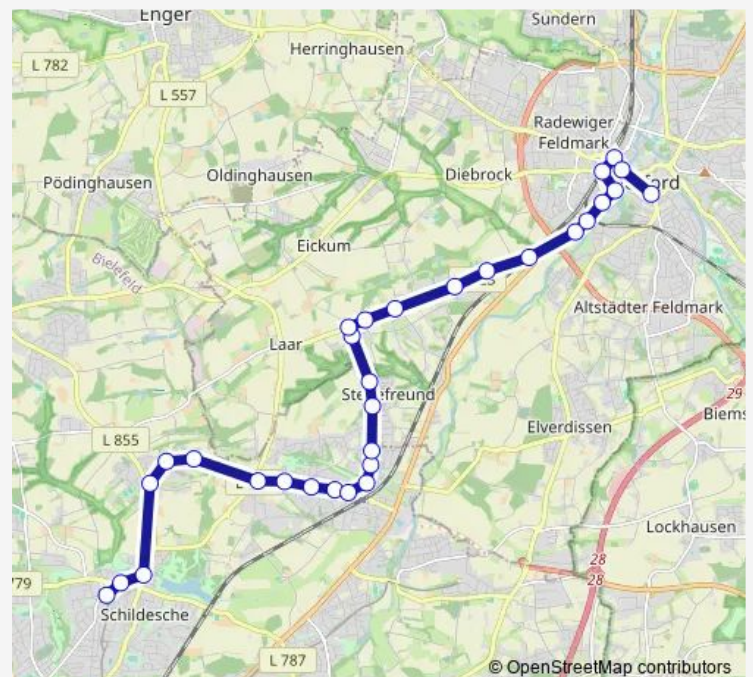

### Route schedule

Bielefeld, Schildesche — Herford, Alter Markt Bstg 4

Monday 06:00-20:00

Tuesday 06:00-20:00

Wednesday 06:00-20:00

Thursday 06:00-20:00

Friday 06:00-20:00

Saturday 09:00-15:00

### Route info

Direction: Bielefeld, Schildesche

Stops: 31

Trip Duration: 0 hour 37 min

Hf-Diebrock, Rauschenbusch

Herford, Abzw. Laar

Herford, Molkerei

Herford, Westring