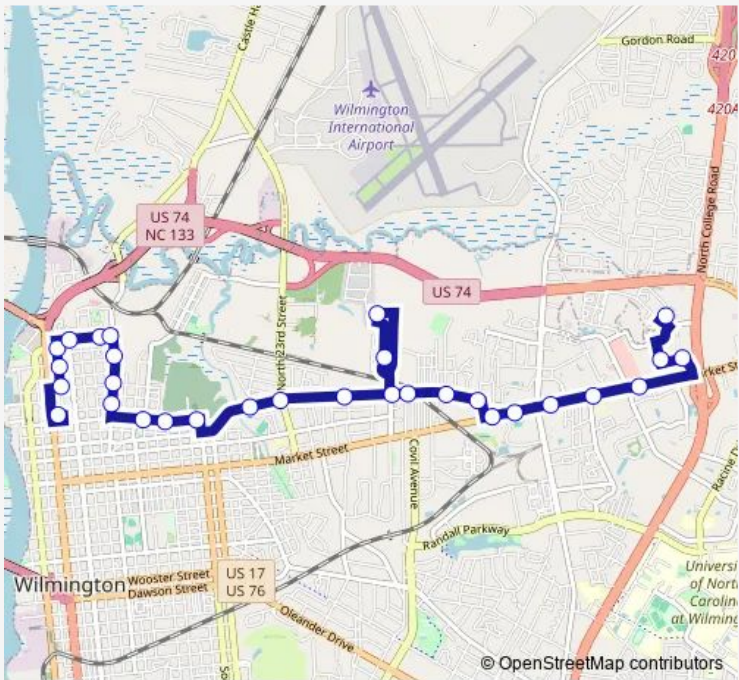

Bus 101 Princess Place Dr

[Go to website](#)

Direction
 Padgett Station — Forden Station
 30 stops
[Open route schedule](#)

- Padgett Station
- 4th St NB at Brunswick St
- 4th St NB at Mednorth Health Center
- 4th St NB at Swann St
- Nixon St EB at 5th Ave
- Nixon St EB at 8th St
- Nixon St EB at Mcrae St
- Mcrae St SB at Harnett St
- Mcrae St SB at Fanning St
- Mcrae St SB at Campbell St
- Rankin St EB at 11th St
- Rankin St EB at 13th St
- Rankin St EB at 16th St
- Princess Place Dr EB at 21st St
- Princess Place Dr EB at 23rd St
- Princess Place Dr EB at 27th St
- Emory St NB at Creekwood Community Center
- E Stewart Cir NB at Spaulding Dr
- Princess Place Dr EB at 30th St
- Princess Place Dr EB at Montgomery Ave
- Princess Place Dr EB at Mary S Mosley

Route schedule
 Padgett Station — Forden Station

Monday	06:15-19:30
Tuesday	06:15-19:30
Wednesday	06:15-19:30
Thursday	06:15-19:30
Friday	06:15-19:30
Saturday	08:30-17:30
Sunday	09:30-16:30

Route info
 Direction: Padgett Station
 Stops: 30
 Trip Duration: 0 hour 30 min

101 — Princess Place Dr **BusMaps**

Princess Place Dr EB at Barclay Hills Dr

Market St EB at Switchyard Rd

Market St EB at Cinema Dr

Market St EB at Kerr Ave

Market St EB at Lullwater Dr

Market St EB at Walton Rd

Friday 06:00-19:00

Saturday 08:00-17:00

Sunday 09:00-16:00

Route info

Direction: Forden Station

Stops: 27

Trip Duration: 0 hour 30 min

4th St SB at Mednorth Health Center