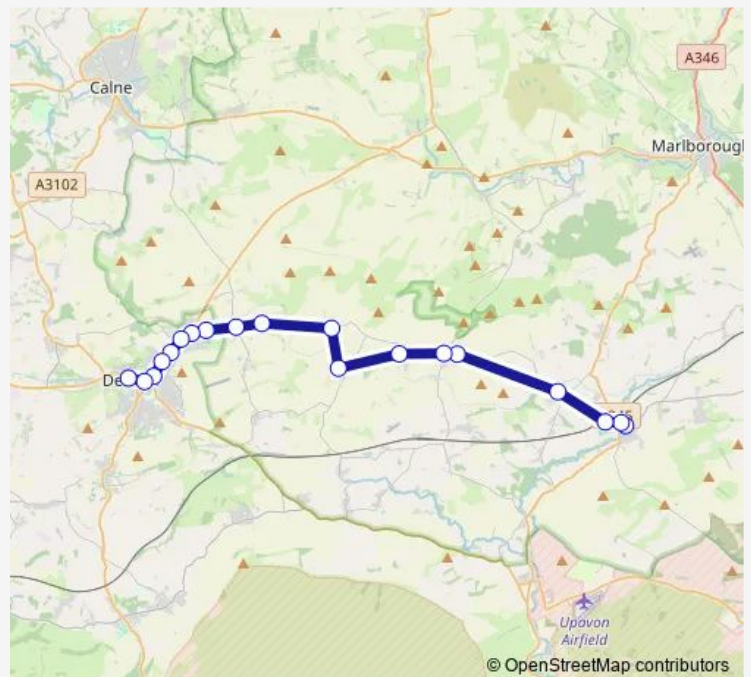

Bus 101 Pewsey - Devizes

[Go to website](#)

Direction

Co-op — Cinema & Bingo

19 stops

[Open route schedule](#)

- Co-op
- North Street
- Vale School
- Golden Swan
- Telephone Box
- Crossroads
- Reads Close
- Village Hall
- Telephone Box
- Shelter
- Horton Bridge
- Wellington Drive
- Ferozeshah Road
- B&Q
- Coate Roundabout
- Police Hq
- Canal Bridge
- Kwik Fit
- Cinema & Bingo

Route schedule

Co-op — Cinema & Bingo

Monday	06:47-17:12
Tuesday	06:47-17:12
Wednesday	06:47-17:12
Thursday	06:47-17:12
Friday	06:47-17:12
Saturday	—
Sunday	—

Route info

Direction: Co-op

Stops: 19

Trip Duration: 0 hour 46 min

■ 101 — Pewsey - Devizes

Direction

Cinema & Bingo — Co-op

9 stops

[Open route schedule](#)

Cinema & Bingo

Village Hall

Tumlins

Thursday 07:30-17:45

Friday 07:30-17:45

Saturday —

Sunday —

Route info

Direction: Cinema & Bingo

Stops: 20

Trip Duration: 0 hour 43 min