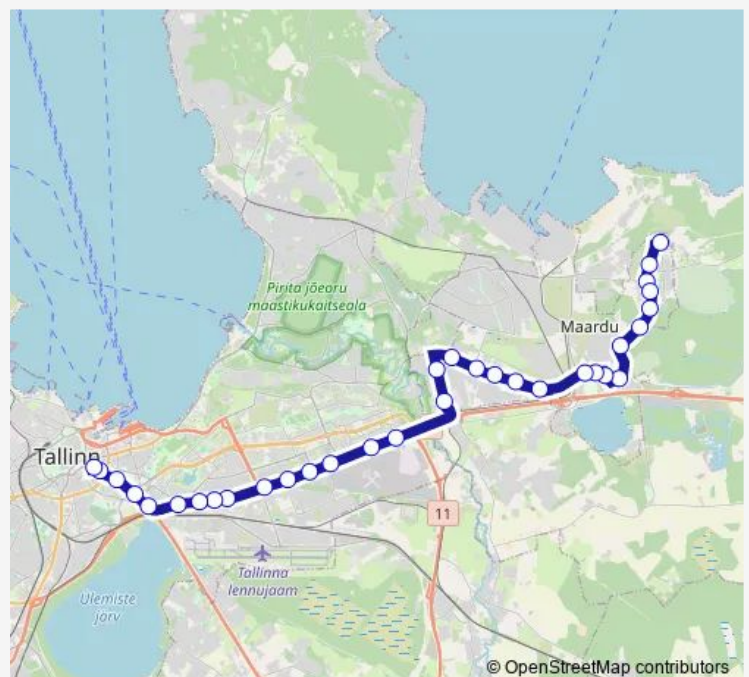

Saturday 07:20-23:00

Sunday 07:20-23:00

Route info

Direction: A. Laikmaa

Stops: 34

Trip Duration: 0 hour 45 min

Köplimäe

Kärnu