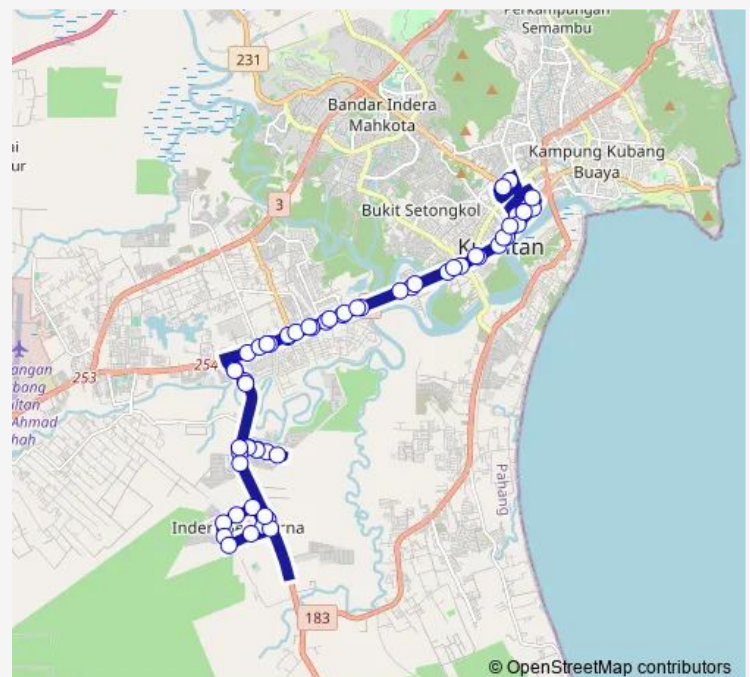

### Route schedule

(M) Hentian Bandar — (M) Hentian Bandar

Monday 05:40-20:00

Tuesday 05:40-20:00

Wednesday 05:40-20:00

Thursday 05:40-20:00

Friday 05:40-20:00

Saturday 05:40-20:00

### Route info

Direction: (M) Hentian Bandar

Stops: 59

Trip Duration: 0 hour 50 min

101 — Hentian Bandar-Inderapura/Indera Sempurna

BusMaps

Perumahan Inderapura

Padang Bola Inderapura