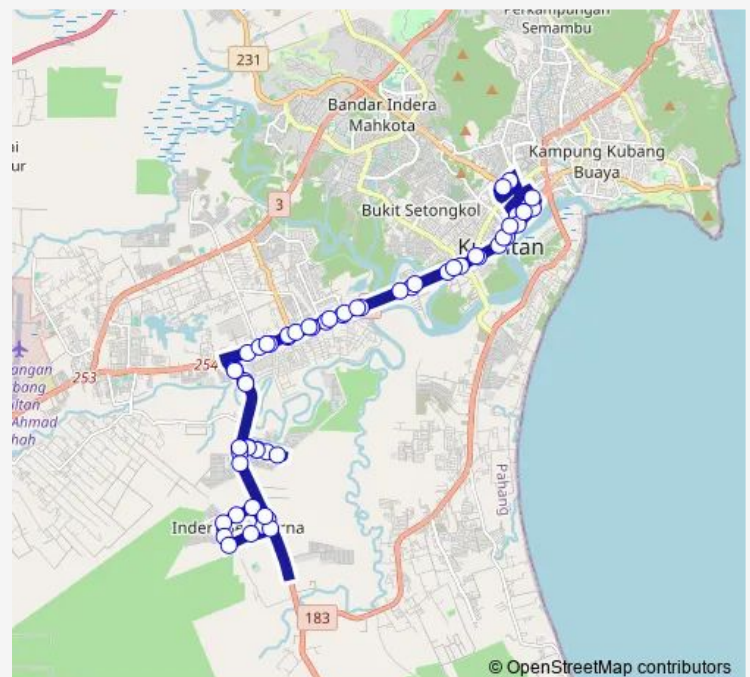

(M) Kipsas

Perkampungan Rasau Perdana

Taman Inderapura

Route schedule

(M) Hentian Bandar — (M) Hentian Bandar

Monday 05:40-20:00

Tuesday 05:40-20:00

Wednesday 05:40-20:00

Thursday 05:40-20:00

Friday 05:40-20:00

Saturday 05:40-20:00

Sunday 05:40-20:00

Route info

Direction: (M) Hentian Bandar

Stops: 59

Trip Duration: 1 hour 10 min

101 — Hentian Bandar-Inderapura/Indera Sempurna

BusMaps

Perumahan Inderapura

Padang Bola Inderapura

(M) LOT Kedai Inderapura

Perumahan Inderapura

Taman Inderapura

SMK MAT Kilau