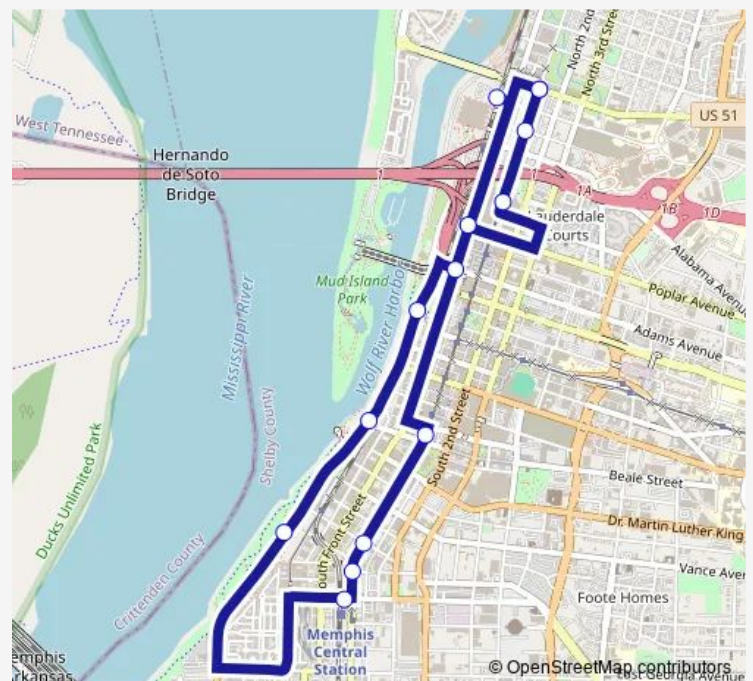

Bus 101 Trolley Riverfront Line

[Go to website](#)

Direction

Whtc@Main — Whtc@Main

14 stops

[Open route schedule](#)

Whtc@Main

Bass PRO Shops

Front@Poplar

Front@Adams

Riverside DR @ Court Ave

Riverside DR @ Beale St

Riverside DR @ TOM LEE Park

GE Patterson@Main (Central Station)

Bulter-Main/Tro

Huling-Main/TRO Nb

Beale-Main/TRO Nb

Conven CTR-Main/TRO Nb

Overton-Main/TRO Nb

Whtc@Main

Route schedule

Whtc@Main — Whtc@Main

Monday	10:20-17:40
Tuesday	10:20-17:40
Wednesday	10:20-17:40
Thursday	10:20-17:40
Friday	10:20-17:40
Saturday	10:20-17:40
Sunday	10:20-17:40

Route info

Direction: Whtc@Main

Stops: 14

Trip Duration: 0 hour 34 min

101 — Trolley Riverfront Line

101 Bus time schedules and route maps are available in an offline PDF at busmaps.com. Use the busmaps.com website to see live bus times, train schedule or subway schedule, and step-by-step directions for all public transit in Memphis