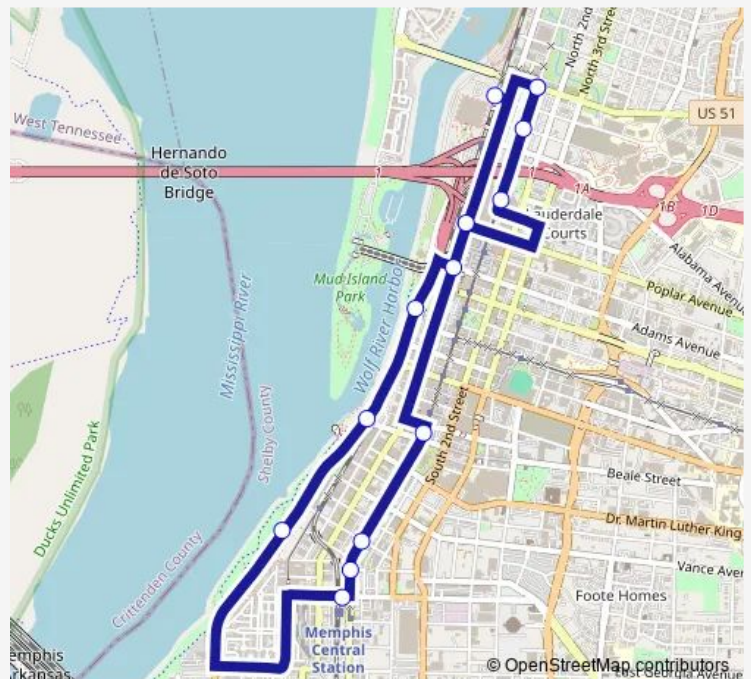

Bus 101 Trolley Riverfront Line

[Go to website](#)

Direction

Whtc@Main — Whtc@Main

14 stops

[Open route schedule](#)

Whtc@Main

Bass PRO Shops

Front@Poplar

Front@Adams

Riverside DR @ Court Ave

Riverside DR @ Beale St

Riverside DR @ TOM LEE Park

GE Patterson@Main (Central Station)

Butler-Main/TRO Nb

Huling-Main/TRO Nb

Beale-Main/TRO Nb

Conven CTR-Main/TRO Nb

Overton-Main/TRO Nb

Whtc@Main

Route schedule

Whtc@Main — Whtc@Main

Monday	10:20-17:40
Tuesday	10:20-17:40
Wednesday	10:20-17:40
Thursday	10:20-17:40
Friday	10:20-17:40
Saturday	10:20-17:40
Sunday	10:20-17:40

Route info

Direction: Whtc@Main

Stops: 14

Trip Duration: 0 hour 34 min

101 — Trolley Riverfront Line

101 Bus time schedules and route maps are available in an offline PDF at busmaps.com. Use the busmaps.com website to see live bus times, train schedule or subway schedule, and step-by-step directions for all public transit in Memphis