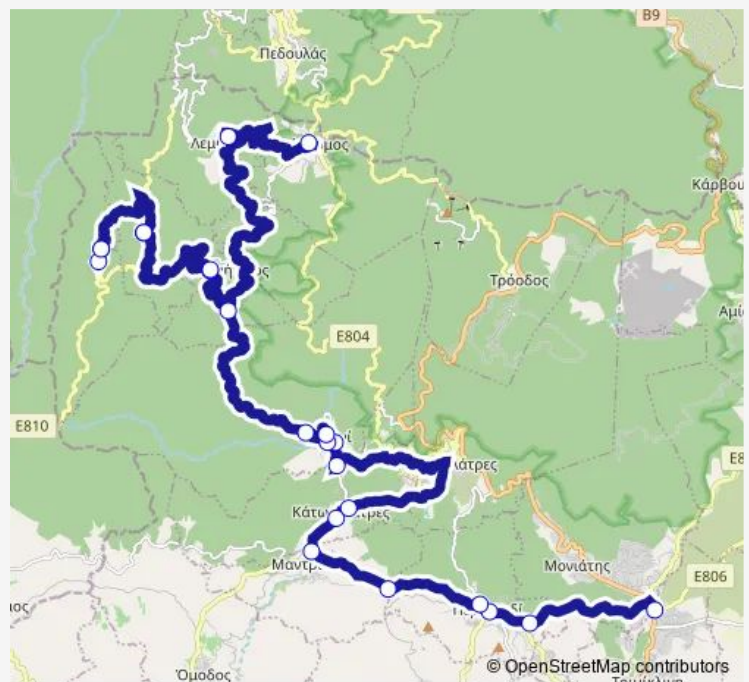

Route schedule

Distrato Pelendriou 1 — Prodomos Vilalge Center 1

Monday	—
Tuesday	—
Wednesday	—
Thursday	—
Friday	—
Saturday	08:45-16:45
Sunday	09:15-17:45

Route info

Direction: Distrato Pelendriou 1

Stops: 23

Trip Duration: 1 hour 0 min

62M — Prodomos - Lemythou - Kaminaria - Treis Elies - Agios Dimitrios - Saittas **BusMaps**

1st Lemithou 1

Prodromos Vilalge Center 1

Direction

Prodromos Vilalge Center 1 — Distrato Pelendriou 2

26 stops

[Open route schedule](#)

Prodromos Vilalge Center 1

1st Lemithou 2

Agios Dimitrios 1

Treis Elies 1

2nd Kaminaria 1

1st Kaminaria

05:50-15:30

Sunday

06:20-14:50

Route info

Direction: Prodromos Vilalge Center 1

Stops: 26

Trip Duration: 1 hour 0 min

62M Bus time schedules and route maps are available in an offline PDF at busmaps.com. Use the busmaps.com website to see live bus times, train schedule or subway schedule, and step-by-step directions for all public transit in Troodos