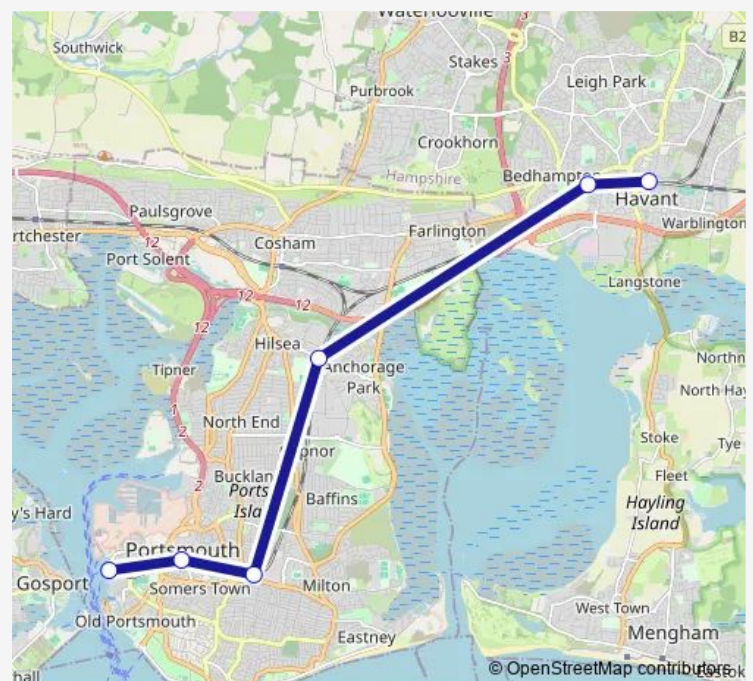

Rail Replacement Bus Service Sw:Pmh->Hav SW replacement bus service from PMH to Hav

[Go to website](#)

Direction

Portsmouth Harbour — Havant

6 stops

[Open route schedule](#)

Portsmouth Harbour

Portsmouth & Southsea

Fratton

Hilsea

Bedhampton

Havant

Route schedule

Portsmouth Harbour — Havant

Monday	—
Tuesday	03:56
Wednesday	03:56
Thursday	03:56
Friday	03:56
Saturday	04:12-23:19
Sunday	05:54-10:04

Route info

Direction: Portsmouth Harbour

Stops: 6

Trip Duration: 0 hour 43 min

■ Sw:Pmh->Hav — SW replacement bus service from PMH to Hav

Sw:Pmh->Hav Rail Replacement Bus Service time schedules and route maps are available in an offline PDF at busmaps.com. Use the busmaps.com website to see live bus times, train schedule or subway schedule, and step-by-step directions for all public transit in Portsmouth