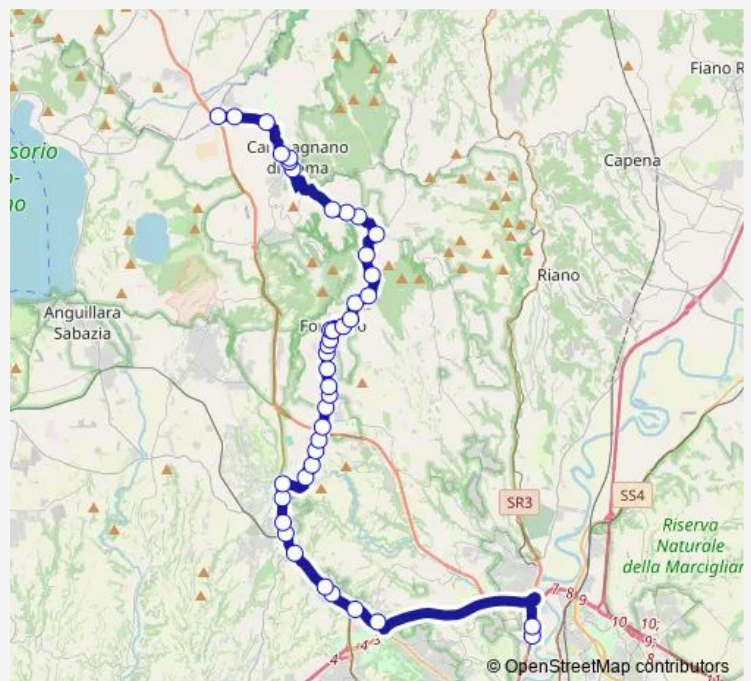

Roma | Saxa Rubra Partenze # f1495 — Campagnano | Via Sacrofanese Via Cassia # f11433

Monday 16:10-17:00

Tuesday 16:00-17:00

Wednesday —

Thursday 16:10-17:00

Friday 16:10-17:00

Saturday 16:10-17:00

Sunday —

Route info

Direction: Roma | Saxa Rubra Partenze # f1495

Stops: 42

Trip Duration: 1 hour 5 min

Roma Saxa Rubra - Vallelunga # Aa515a

Formello | Via Formellese Via Praticello # f11474

Formello | Via Roma Via Reg. Margherita # f11475