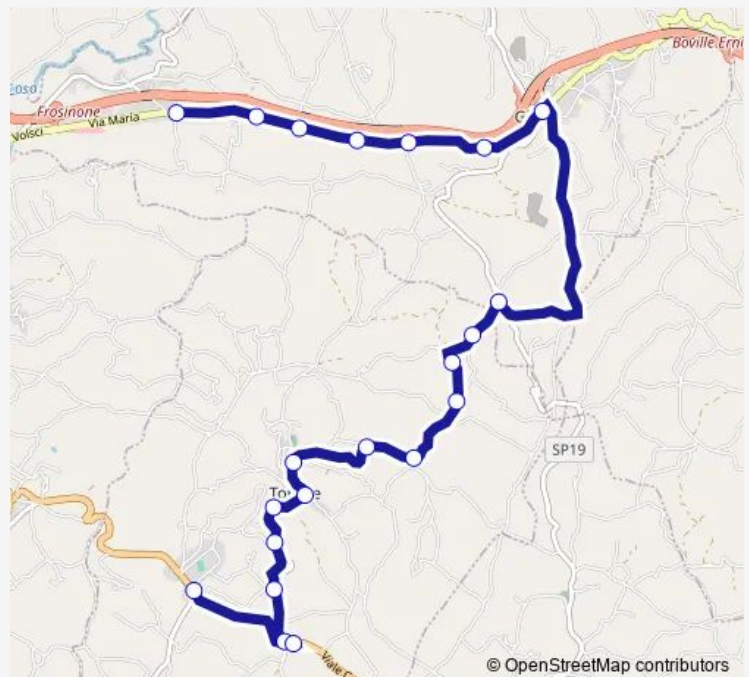

Torrice | Viale Regina Elena # f5612

Torrice | Via S. Martino Via Circonvallazione # f5613

Torrice | Via Case de Santis # f5614

Torrice | Sant'Antonio # f5615

Torrice | San Filippo # f5342

Torrice | Sant'Antonio # f5243

**Route schedule**

Veroli | Pescara # f5621 — Torrice | Sant'Antonio # f5243

Monday 12:50

Tuesday 12:50

Wednesday 12:50

Thursday 12:50

Friday 12:50

Saturday —

Sunday —

**Route info**

Direction: Veroli | Pescara # f5621

Stops: 21

Trip Duration: 0 hour 20 min

© OpenStreetMap contributors

Castelmassimo - Sant'Antonio (Torrice) # Fr956a

Bus time schedules and route maps are available in an offline PDF at [busmaps.com](https://busmaps.com). Use the [busmaps.com](https://busmaps.com) website to see live bus times, train schedule or subway schedule, and step-by-step directions for all public transit in Torrice