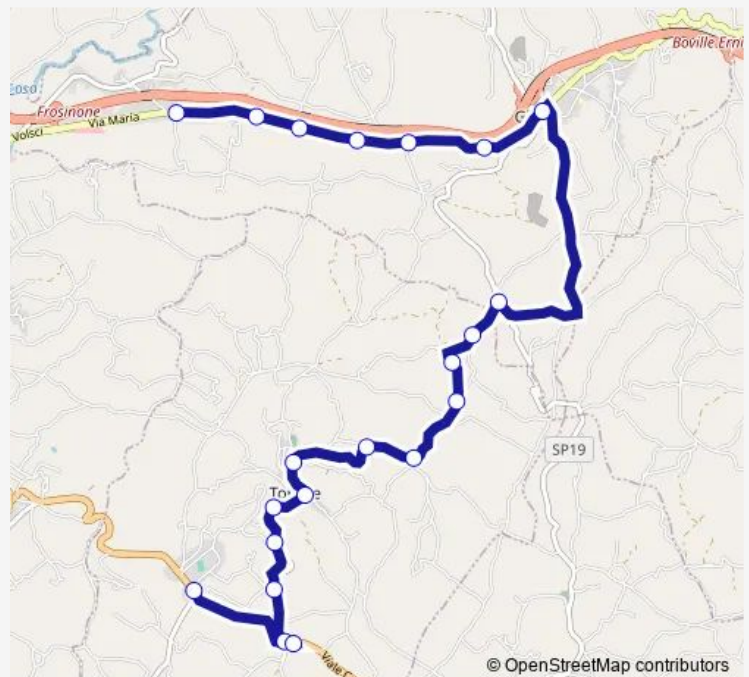

Torrice | Viale Regina Elena # f5612

Torrice | Via S. Martino Via Circonvallazione # f5613

Torrice | Via Case de Santis # f5614

Torrice | Sant'Antonio # f5615

Torrice | San Filippo # f5342

Torrice | Sant'Antonio # f5243

**Route schedule**

Veroli | Pescara # f5621 — Torrice | Sant'Antonio # f5243

Monday 12:50

Tuesday 12:50

Wednesday 12:50

Thursday 12:50

Friday 12:50

Saturday —

Sunday —

**Route info**

Direction: Veroli | Pescara # f5621

Stops: 21

Trip Duration: 0 hour 20 min

© OpenStreetMap contributors

Castelmassimo - Sant'Antonio (Torrice) # Fr956a

Bus time schedules and route maps are available in an offline PDF at [busmaps.com](https://busmaps.com). Use the [busmaps.com](https://busmaps.com) website to see live bus times, train schedule or subway schedule, and step-by-step directions for all public transit in Torrice