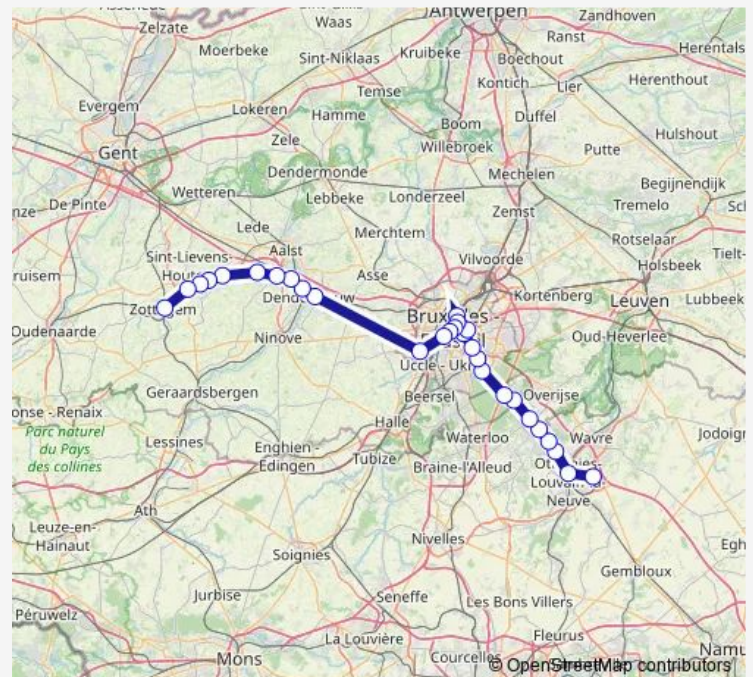

Thursday 05:39-21:01

Friday 05:39-22:01

Saturday —

Sunday —

Route info

Direction: Louvain-la-Neuve

Stops: 29

Route Duration: 2 hour 3 min

S8 — Louvain-la-Neuve - Zottegem

Welle

Haaltert

Ede

Burst

Terhagen

Herzele

Hillegem

Zottegem

Direction

Zottegem — Louvain-la-Neuve

29 stops

[Open route schedule](#)

Zottegem

Hillegem

Herzele

Terhagen

Burst

Ede

Haaltert

Welle

Denderleeuw

Liedekerke

Anderlecht