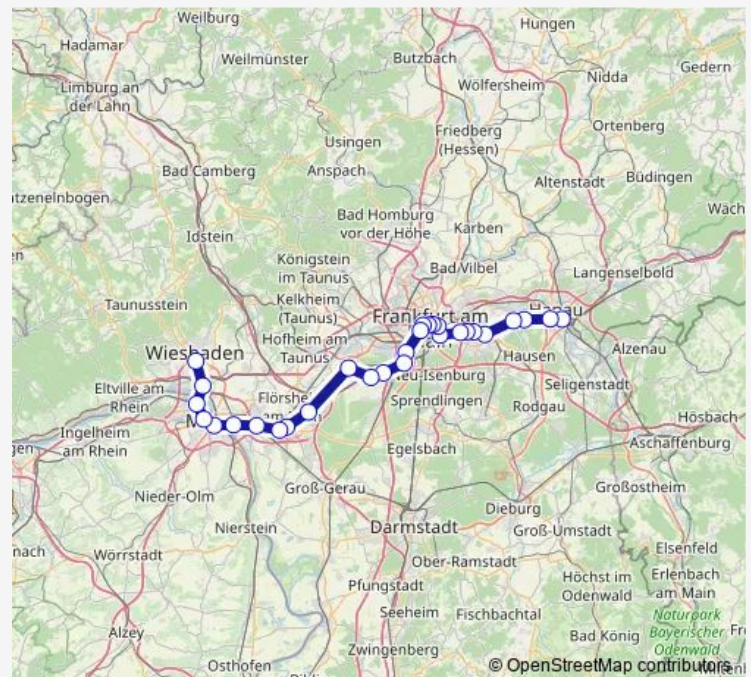

Suburban Railway S8

[Go to website](#)

Direction

Wiesbaden Hauptbahnhof — Hanau Hauptbahnhof

29 stops

[Open route schedule](#)

Wiesbaden Hauptbahnhof

Wiesbaden-Biebrich Bahnhof Wiesbaden Ost

Mainz, NordbahnhofW. & Mertz

Mainz, Hauptbahnhof

Mainz, Römisches Theater

Ginsheim-Gustavsburg Mainz-Gustavsburg Bf

Mainz-Bischofsheim Bahnhof

Rüsselsheim Opelwerk Bahnhof

Rüsselsheim Bahnhof

Raunheim Bahnhof

Kelsterbach Bahnhof

Frankfurt (Main) Flughafen Regionalbahnhof

Frankfurt (Main) Gateway Gardens

Frankfurt (Main) Stadion

Frankfurt (Main) Niederrad Bahnhof

Frankfurt (Main) Hauptbahnhof tief

Frankfurt (Main) Taunusanlage

Frankfurt (Main) Hauptwache

Frankfurt (Main) Konstablerwache

Frankfurt (Main) Ostendstraße

Frankfurt (Main) Mühlberg

Route schedule

Wiesbaden Hauptbahnhof — Hanau Hauptbahnhof

Monday 00:48-23:48

Tuesday 00:48-23:48

Wednesday 00:48-23:48

Thursday 00:33-23:48

Friday 00:48-23:48

Saturday 00:48-23:48

Sunday 00:48-23:48

Route info

Direction: Wiesbaden Hauptbahnhof

Stops: 29

Trip Duration: 1 hour 26 min

S8