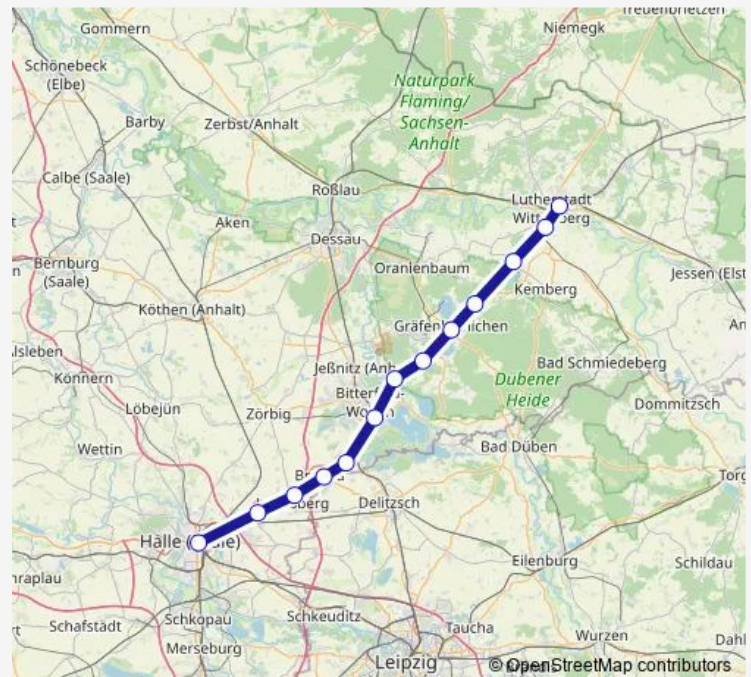

Suburban Railway S8

[Go to website](#)

Direction

Dessau Hbf — Halle(Saale)Hbf

13 stops

[Open route schedule](#)

Dessau Hbf

Dessau Süd

Landsberg(b. Halle/Saale)

Hohenthurm

Halle(Saale)Hbf

Route schedule

Dessau Hbf — Halle(Saale)Hbf

Monday 04:17-20:20

Tuesday 04:17-20:20

Wednesday 04:17-20:20

Thursday 04:17-20:20

Friday 04:17-20:20

Saturday 04:17-20:20

Sunday 04:17-20:20

Route info

Direction: Dessau Hbf

Stops: 13

Trip Duration: 0 hour 49 min

S8

BusMaps

Direction

Jüterbog, Bahnhof — Halle(Saale)Hbf

19 stops

[Open route schedule](#)

Jüterbog, Bahnhof

Niedergörsdorf, Bahnhof