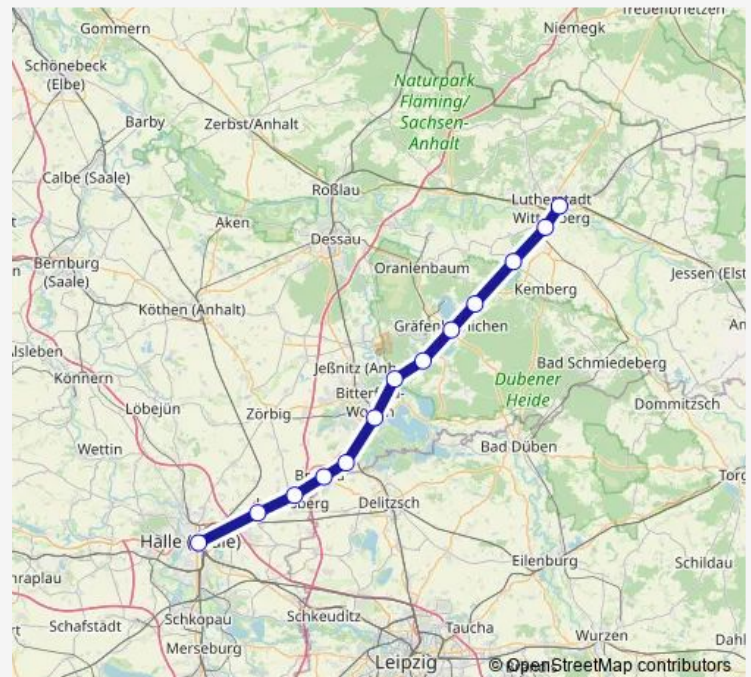

Suburban Railway S8

[Go to website](#)

Direction

Dessau Hbf — Halle(Saale)Hbf

13 stops

[Open route schedule](#)

Dessau Hbf

Dessau Süd

Landsberg(b. Halle/Saale)

Hohenthurm

Halle(Saale)Hbf

Route schedule

Dessau Hbf — Halle(Saale)Hbf

Monday 04:17-20:20

Tuesday 04:17-20:20

Wednesday 04:17-20:20

Thursday 04:17-20:20

Friday 04:17-20:20

Saturday 04:17-20:20

Sunday 04:17-20:20

Route info

Direction: Dessau Hbf

Stops: 13

Trip Duration: 0 hour 49 min