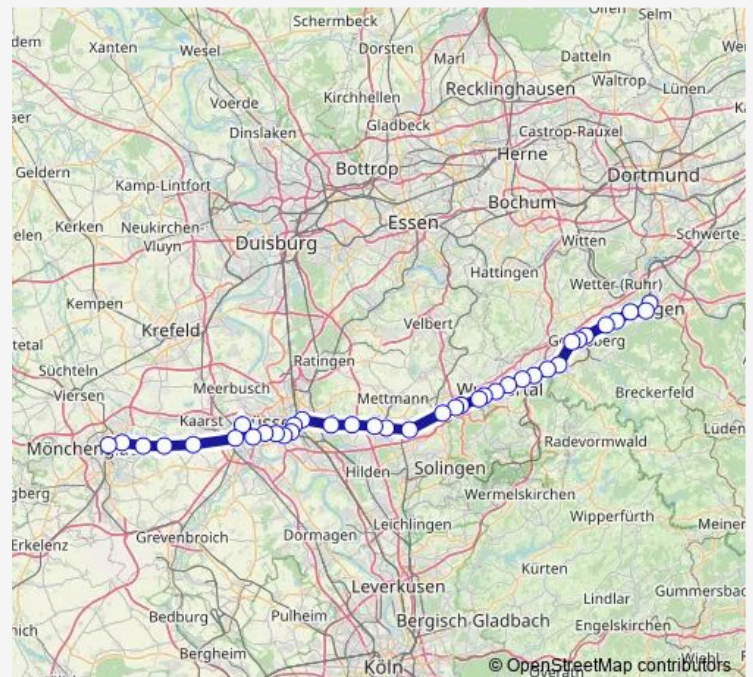

### Route schedule

Hagen Hbf — MG Hbf /Europaplatz

Monday 05:08-19:22

Tuesday 05:08-19:22

Wednesday 05:08-19:22

Thursday 05:08-23:48

Friday 00:48-19:22

Saturday 00:35-23:28

### Route info

Direction: Hagen Hbf

Stops: 38

Trip Duration: 1 hour 50 min

■ S8

Erkrath Hochdahl S

Erkrath Erkrath S

D-Gerresheim S