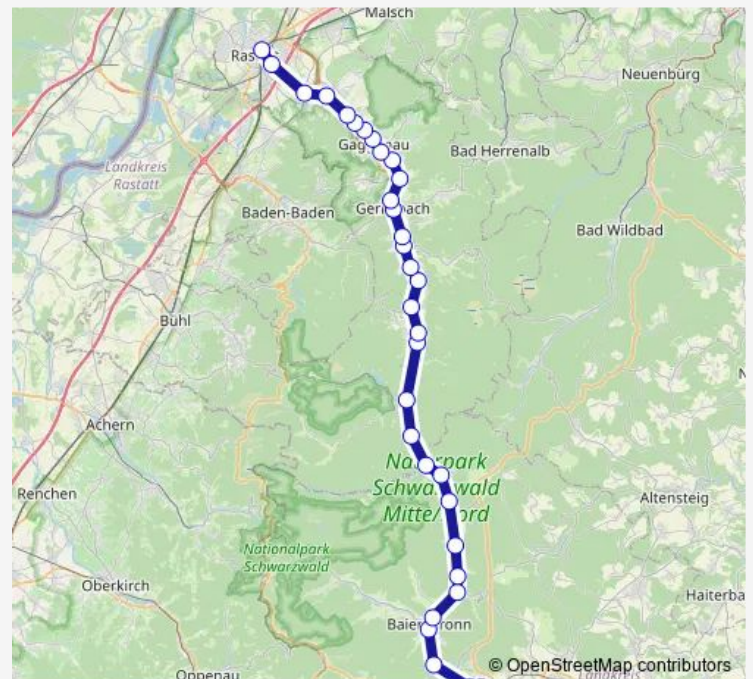

### Route schedule

Forbach (Schwarzwald) — Rastatt

Monday	04:40-05:35
Tuesday	04:40-05:35
Wednesday	04:40-05:35
Thursday	—
Friday	—
Saturday	—
Sunday	06:43

### Route info

Direction: Forbach (Schwarzwald)

Stops: 20

Trip Duration: 0 hour 37 min

S8