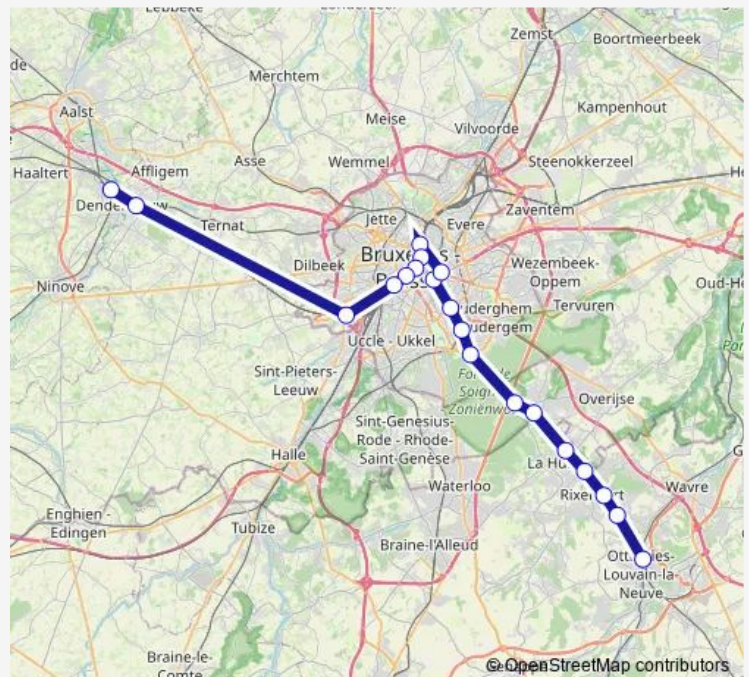

Rail S8 Ottignies - Denderleeuw

[Go to website](#)

Direction

Ottignies — Denderleeuw

20 stops

[Open route schedule](#)

- Ottignies
- Profondsart
- Rixensart
- Genva
- La Hulpe
- Hoeilaart
- Groenendaal
- Boitsfort
- Watermael
- Etterbeek
- Bruxelles-Luxembourg
- Bruxelles-Schuman
- Bruxelles-Nord
- Bruxelles-Congrès
- Bruxelles-Central
- Bruxelles-Chapelle
- Bruxelles-Midi
- Anderlecht
- Liedekerke
- Denderleeuw

Route schedule

Ottignies — Denderleeuw

Monday	05:17
Tuesday	05:17
Wednesday	05:17
Thursday	05:17
Friday	05:17
Saturday	—
Sunday	—

Route info

Direction: Ottignies

Stops: 20

Trip Duration: 1 hour 18 min

■ S8 — Ottignies - Denderleeuw

S8 Rail time schedules and route maps are available in an offline PDF at busmaps.com. Use the busmaps.com website to see live bus times, train schedule or subway schedule, and step-by-step directions for all public transit in Brussels