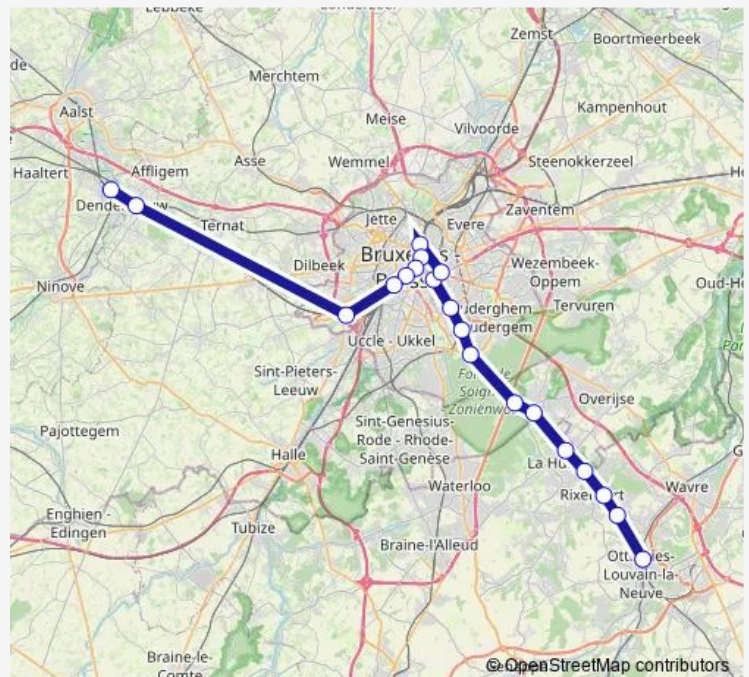

Rail S8 Ottignies - Denderleeuw

[Go to website](#)

Direction

Ottignies — Denderleeuw

20 stops

[Open route schedule](#)

- Ottignies
- Profondsart
- Rixensart
- Genva
- La Hulpe
- Hoeilaart
- Groenendaal
- Boitsfort
- Watermael
- Etterbeek
- Bruxelles-Luxembourg
- Bruxelles-Schuman
- Bruxelles-Nord
- Bruxelles-Congrès
- Bruxelles-Central
- Bruxelles-Chapelle
- Bruxelles-Midi
- Anderlecht
- Liedekerke
- Denderleeuw

Route schedule

Ottignies — Denderleeuw

Monday	05:17
Tuesday	05:17
Wednesday	05:17
Thursday	05:17
Friday	05:17
Saturday	—
Sunday	—

Route info

Direction: Ottignies

Stops: 20

Trip Duration: 1 hour 18 min

■ S8 — Ottignies - Denderleeuw

S8 Rail time schedules and route maps are available in an offline PDF at busmaps.com. Use the busmaps.com website to see live bus times, train schedule or subway schedule, and step-by-step directions for all public transit in Brussels