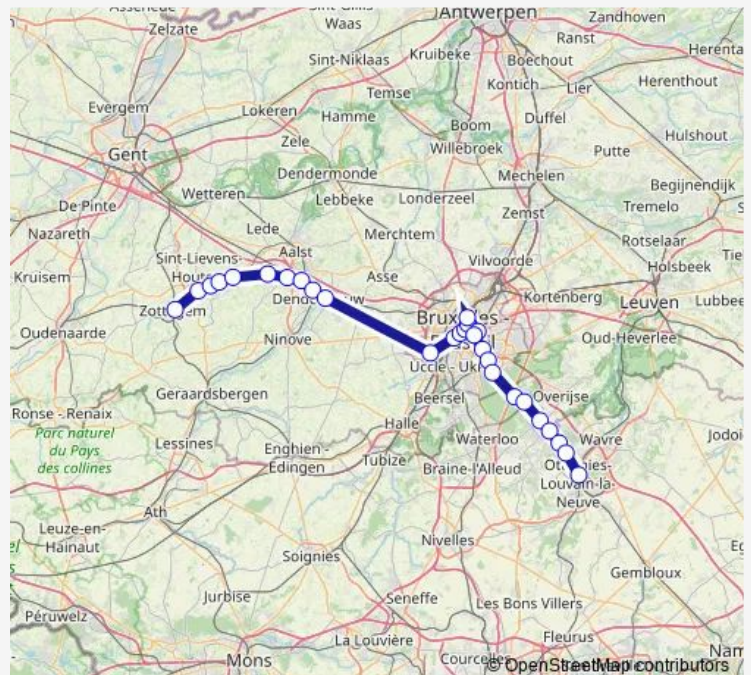

Thursday 05:56-21:57

Friday 05:56-21:57

Saturday 05:56-21:57

Sunday 05:46-21:57

Route info

Direction: Zottegem

Stops: 28

Trip Duration: 1 hour 57 min

Tuesday 05:17-22:17

Wednesday 05:17

Thursday 05:17-22:17

Friday 05:17-22:17

Saturday 06:17-22:18

Sunday 06:17-22:18

Route info

Direction: Ottignies