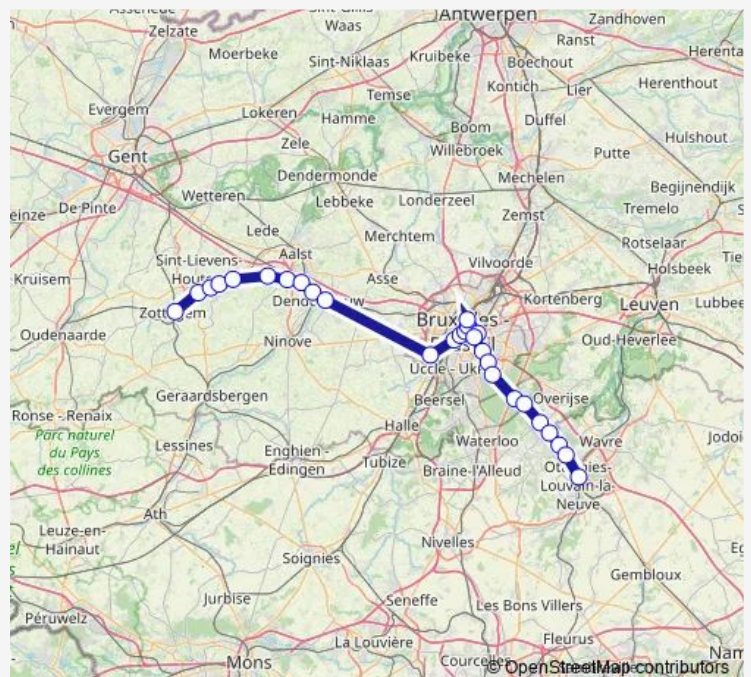

Thursday 05:56-21:57

Friday 05:56-21:57

Saturday 05:48-21:57

Sunday 05:46-21:57

Route info

Direction: Zottegem

Stops: 28

Trip Duration: 1 hour 55 min

Tuesday 05:17-22:17

Wednesday 05:17

Thursday 05:17-22:17

Friday 05:17-22:17

Saturday 06:17-22:18

Sunday 06:17-22:18

Route info

Direction: Ottignies