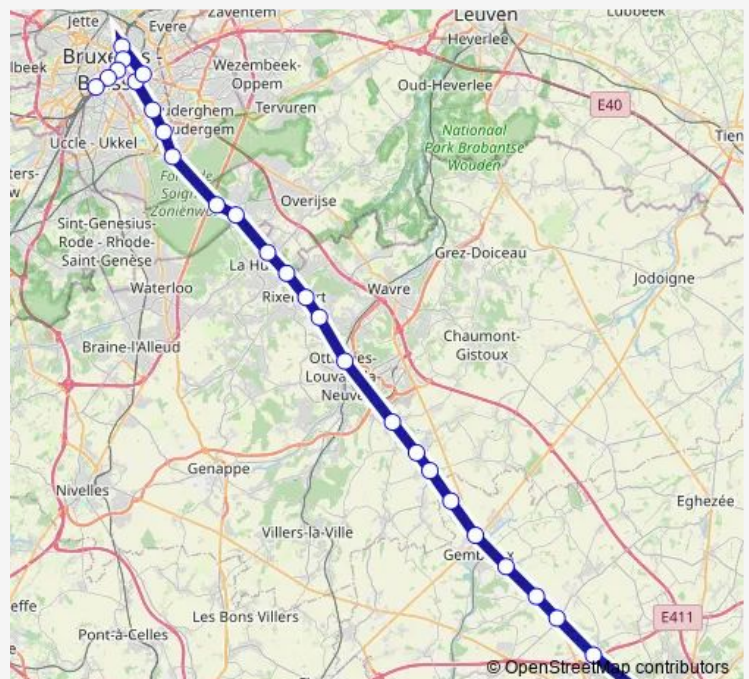

Rail S8 Bruxelles-Midi - Namur

[Go to website](#)

Direction

Namur — Bruxelles-Midi

27 stops

[Open route schedule](#)

- Namur
- Rhisnes
- Saint-Denis-Bovesse
- Beuzet
- Lonzée
- Gembloux
- Ernage
- Chastre
- Blanmont
- Mont-Saint-Guibert
- Ottignies
- Profondsart
- Rixensart
- Genvai
- La Hulpe
- Hoeilaart
- Groenendaal
- Boitsfort
- Watermael
- Etterbeek
- Bruxelles-Luxembourg

Route schedule

Namur — Bruxelles-Midi

Monday	04:20
Tuesday	04:20
Wednesday	04:20
Thursday	04:20
Friday	04:20
Saturday	—
Sunday	—

Route info

Direction: Namur

Stops: 27

Trip Duration: 1 hour 19 min

S8 — Bruxelles-Midi - Namur

Bruxelles-Schuman

Bruxelles-Nord

Bruxelles-Congrès

Bruxelles-Central

Bruxelles-Chapelle

Bruxelles-Midi

S8 Rail time schedules and route maps are available in an offline PDF at busmaps.com. Use the busmaps.com website to see live bus times, train schedule or subway schedule, and step-by-step directions for all public transit in Brussels