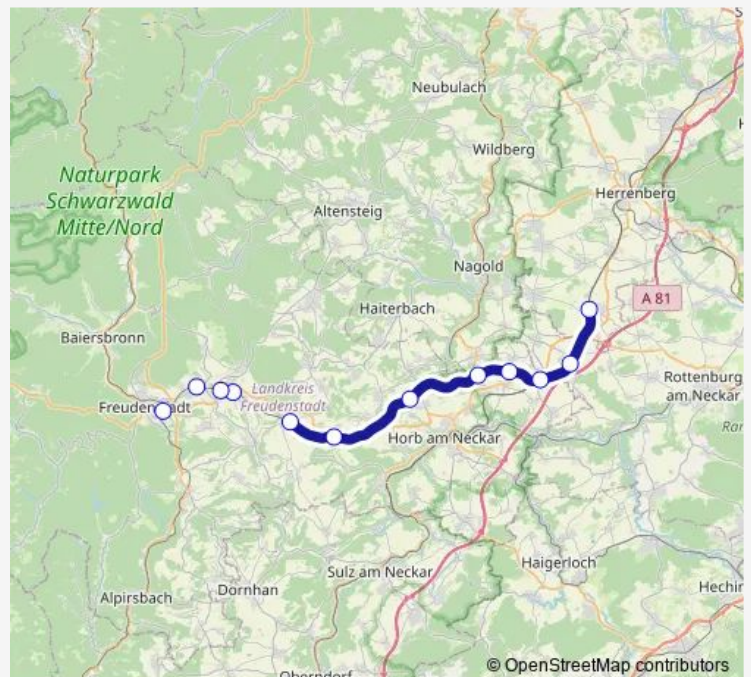

Ergenzingen

Bondorf

Route schedule

Freudenstadt Hbf — Bondorf

Monday 07:15-21:15

Tuesday 07:15-21:15

Wednesday 07:15-21:15

Thursday 07:15-21:15

Friday 07:15-21:15

Saturday 07:15-21:15

Sunday 07:15-21:15

Route info

Direction: Freudenstadt Hbf

Stops: 12

Trip Duration: 0 hour 42 min

Direction

Bondorf — Freudenstadt Hbf

12 stops

[Open route schedule](#)

Bondorf

Ergenzingen

Eutingen im Gäu

Eutingen Nord

Hochdorf (bei Horb)