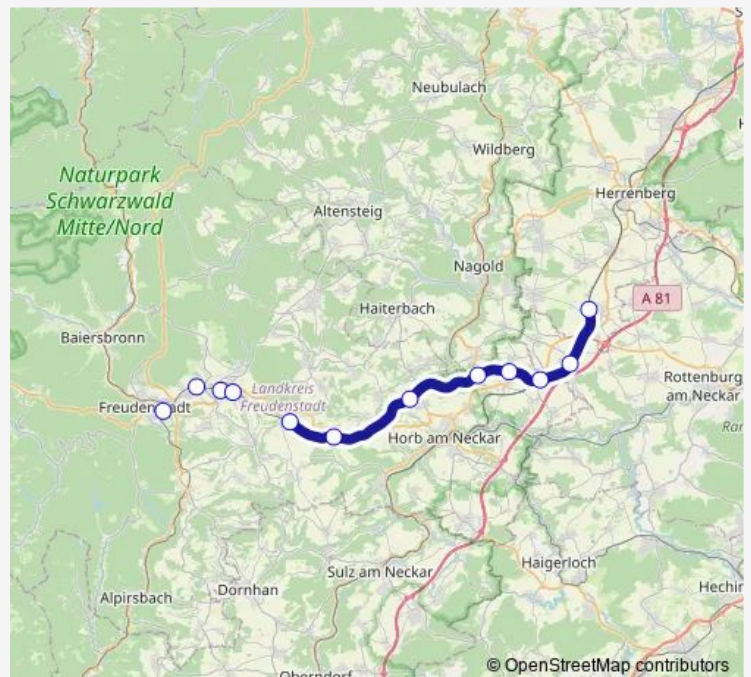

Rail S8 (Herrenberg -) Eutingen i. G. - Freudenstadt

[Go to website](#)

Direction

Bondorf — Freudenstadt Hbf

12 stops

[Open route schedule](#)

- Bondorf
- Ergenzingen
- Eutingen im Gäu
- Eutingen Nord
- Hochdorf (bei Horb)
- Horb (N) Heiligenfeld
- Bittelbronn
- Schopfloch (Fds)
- Dornstetten
- Dornstetten Aach
- Grüntal-Wittlensweiler
- Freudenstadt Hbf

Route schedule

Bondorf — Freudenstadt Hbf

Monday	08:02-22:02
Tuesday	08:02-22:02
Wednesday	08:02-22:02
Thursday	08:02-22:02
Friday	08:02-22:02
Saturday	08:02-22:02
Sunday	08:02-22:02

Route info

Direction: Bondorf

Stops: 12

Trip Duration: 0 hour 41 min

S8 — (Herrenberg -) Eutingen i. G. - Freudenstadt

Direction

Freudenstadt Hbf — Bondorf

12 stops

[Open route schedule](#)

Freudenstadt Hbf

Thursday 07:15-21:15

Friday 07:15-21:15

Saturday 07:15-21:15

Sunday 07:15-21:15

Route info

Direction: Freudenstadt Hbf

Stops: 12

Trip Duration: 0 hour 42 min