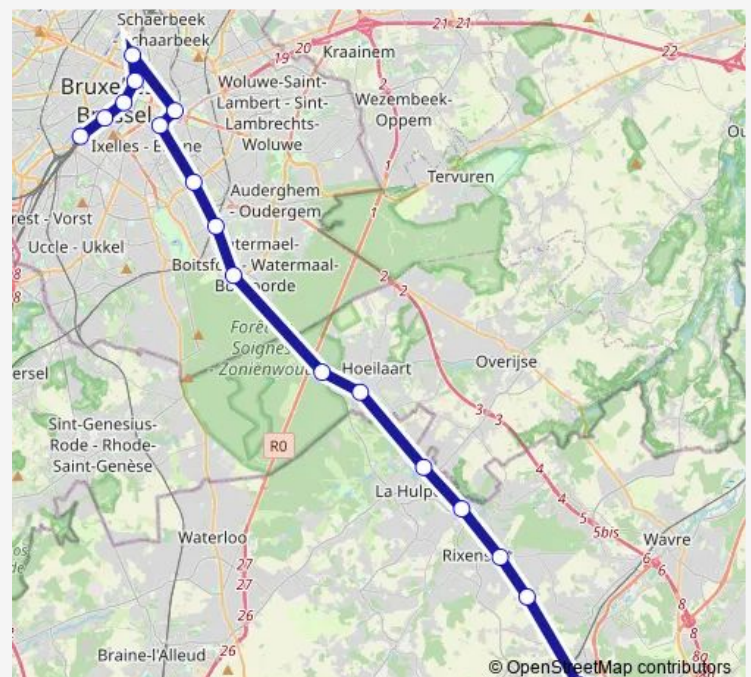

### Route schedule

Louvain-la-Neuve — Bruxelles-Midi

Monday 05:39-20:39

Tuesday 05:39-20:39

Wednesday 05:39-20:39

Thursday 05:39-20:39

Friday 05:39-21:01

Saturday —

### Route info

Direction: Louvain-la-Neuve

Stops: 18

Trip Duration: 1 hour 0 min

S8 — Louvain-la-Neuve - Bruxelles-Midi