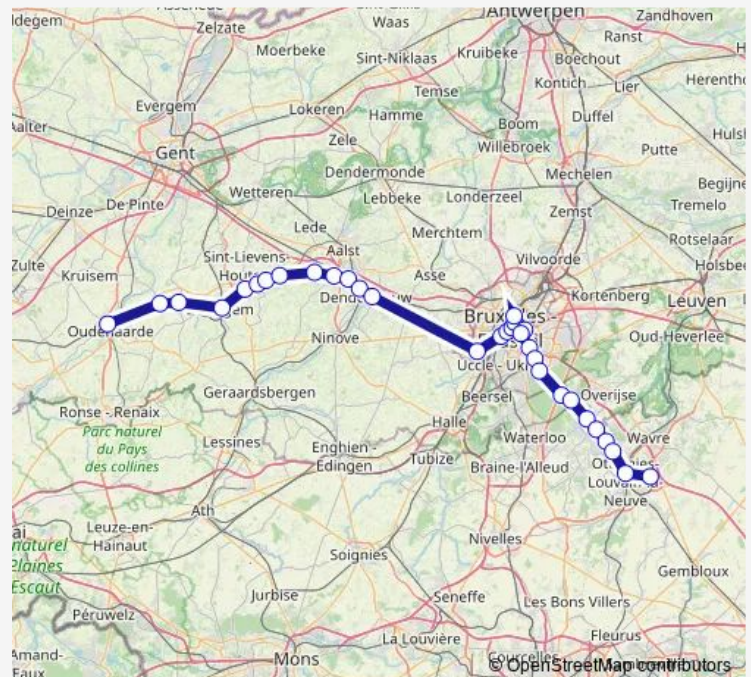

Anderlecht

Liedekerke

Denderleeuw

Route schedule

Louvain-la-Neuve — Audenarde

Monday 22:01

Tuesday 22:01

Wednesday 22:01

Thursday 22:01

Friday 22:01

Saturday —

Sunday —

Route info

Direction: Louvain-la-Neuve

Stops: 32

Trip Duration: 2 hour 19 min

S8 — Louvain-la-Neuve - Audenarde

Welle

Haaltert

Ede

Burst

Terhagen

Herzele

Hillegem

Saturday —

Sunday —

Route info

Direction: Audenarde

Stops: 32

Trip Duration: 2 hour 21 min

Hoeilaart

La Hulpe