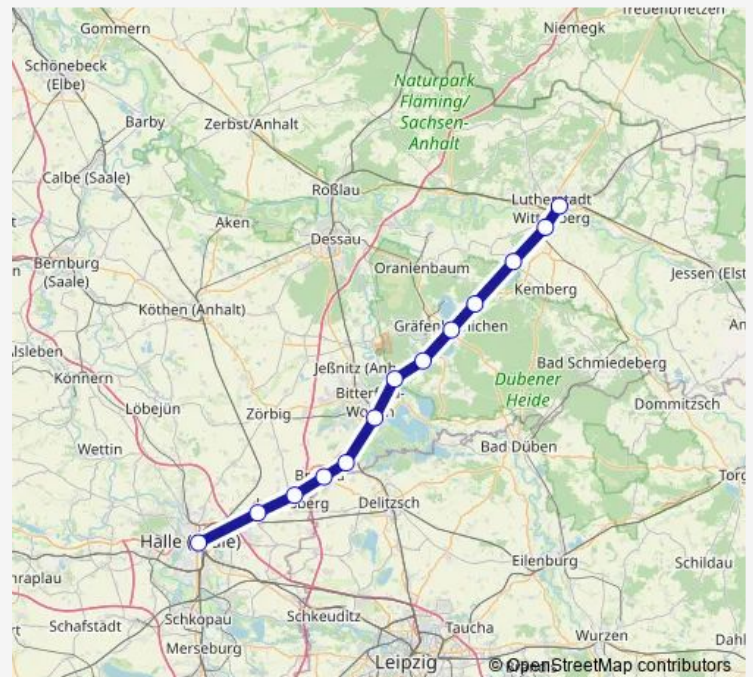

### Direction

Zahna — Halle (Saale) Hbf

16 stops

[Open route schedule](#)

- Zahna
- Bülzig
- Zörnigall
- Lutherstadt Wittenberg Hbf
- Pratau
- Bergwitz
- Radis
- Gräfenhainichen
- Burgkennitz
- Muldenstein
- Bitterfeld
- Roitzsch (Bitterf)
- Brehna
- Landsberg (b. Halle/Saale)
- Hohenthurm
- Halle (Saale) Hbf

### Route schedule

Zahna — Halle (Saale) Hbf

Monday	04:30-23:30
Tuesday	04:30-23:30
Wednesday	04:30-23:30
Thursday	04:30-23:30
Friday	04:30-23:30
Saturday	05:04-23:30
Sunday	05:46-23:30

### Route info

Direction: Zahna

Stops: 16

Trip Duration: 1 hour 14 min

■ S8 — S-Bahn S8

## Direction

Halle (Saale) Hbf — Dessau Hbf

13 stops

[Open route schedule](#)

Halle (Saale) Hbf

Hohenthurm

Landsberg (b. Halle/Saale)

Brehna