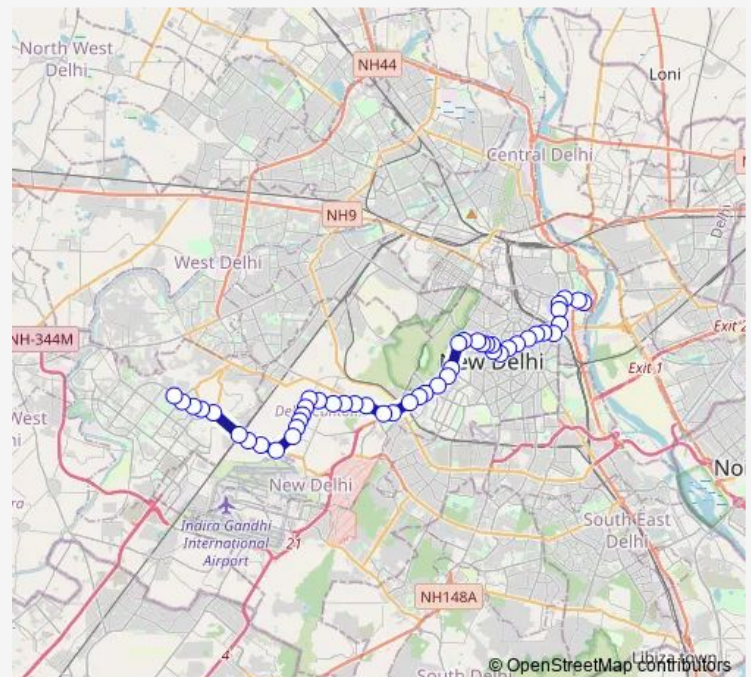

Dr. RML Hospital

Talkatora Stadium Garden

Sardar Patel Road Xing (11 Murti)

Route schedule

Delhi Sachivalaya (Rajghat Power House) — Madhu Vihar

Monday 08:37-21:09

Tuesday 08:37-21:09

Wednesday 08:37-21:09

Thursday 08:37-21:09

Friday 08:37-21:09

Saturday 08:37-21:09

Sunday 08:37-21:09

Route info

Direction: Delhi Sachivalaya (Rajghat Power House)

Stops: 48

Trip Duration: 1 hour 37 min