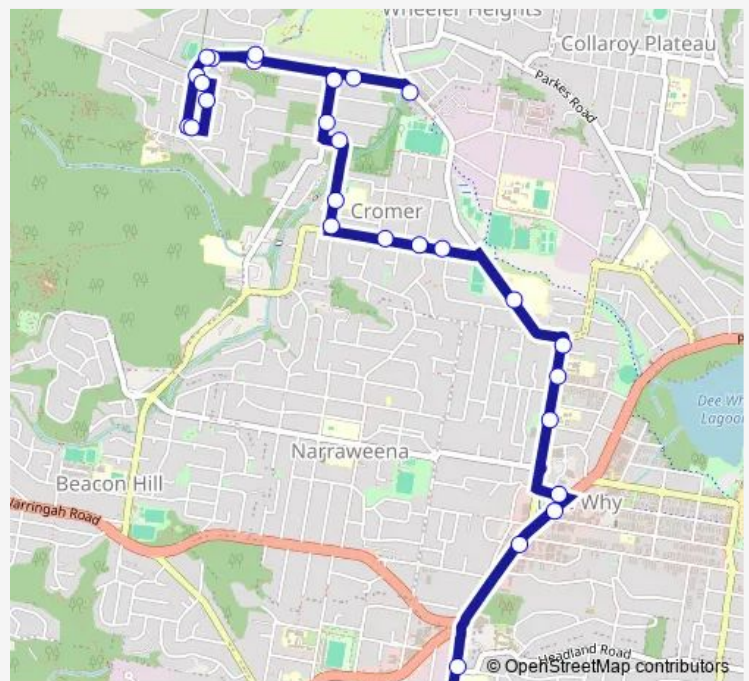

Truman Reserve, Toronto Av

Toronto Av At Cromer Rd

Carrington Av At Toronto Av

Carrington Av At Washington Av

Grover Av Opp Caroola Rd

Cromer Public School, Caroola Rd

Caroola Rd At Carawa Rd

Carawa Rd After Waroon Rd

Carawa Rd At Alfred St

Carawa Rd Opp Tennyson Rd

Dee Why Gardens Retirement Village, Fisher Rd Nth

Route schedule

South Creek Rd After Toronto Av — Nbsc Manly Campus, Harbord Rd

Monday 08:22

Tuesday 08:22

Wednesday 08:22

Thursday 08:22

Friday 08:22

Saturday —

Sunday —

Route info

Direction: South Creek Rd After Toronto Av

Stops: 28

Trip Duration: 0 hour 23 min

725n — Wheeler Heights Shops to Manly High School

Fisher Rd At Ilikai Pl

Fisher Rd At Lismore Av

Fisher Rd At Regent St

St Davids Av At Pittwater Rd

Dee Why Shops, Pittwater Rd

Pittwater Rd After Pacific Pde