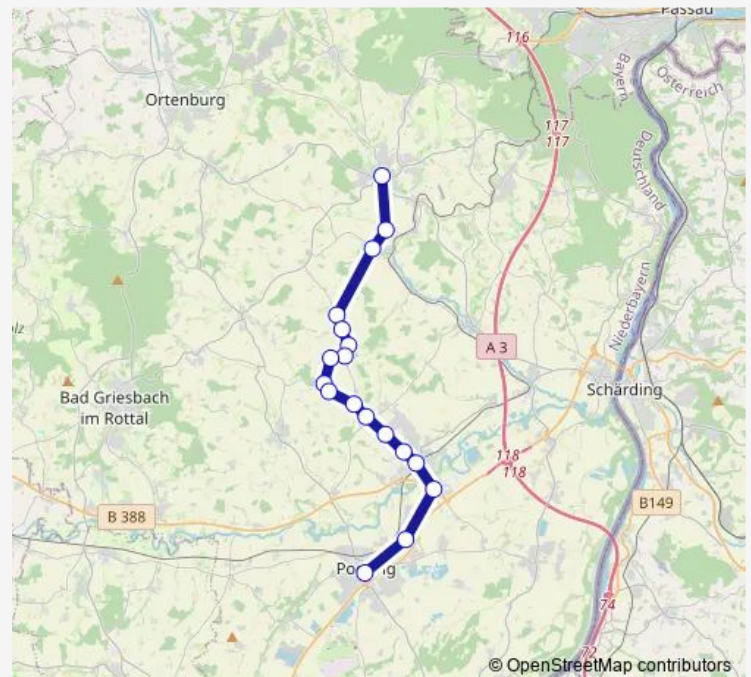

### Route schedule

Ginglsöd — Pocking, Gymnasium

Monday 06:36

Tuesday 06:36

Wednesday 06:36

Thursday 06:36

Friday 06:36

Saturday —

### Route info

Direction: Ginglsöd

Stops: 29

Trip Duration: 0 hour 42 min

7580

BusMaps

Ruhstorf, Hans-Loher-Str.27

Ruhstorf