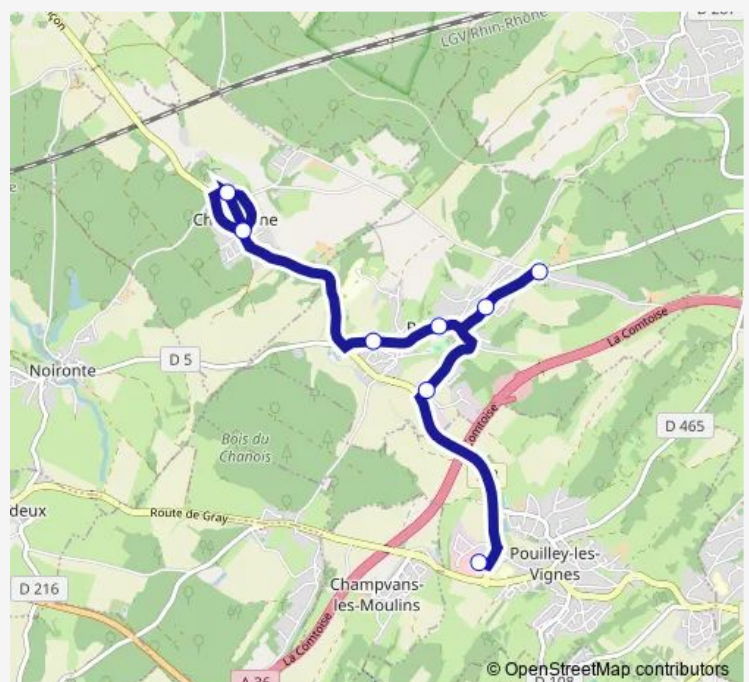

Demand and Response Bus Service Proxi E Pouilley-les-Vignes <> Chaucenne

[Go to website](#)

Direction

Pouilley-les-Vignes - Zone Aux Grandes Leurosses —
Chaucenne - Atribus

8 stops

[Open route schedule](#)

Route schedule

Pouilley-les-Vignes - Zone Aux Grandes Leurosses —
Chaucenne - Atribus

Monday	10:50-14:52
Tuesday	10:50-14:52
Wednesday	10:50-14:52
Thursday	10:50-14:52
Friday	10:50-14:52
Saturday	10:50-14:52
Sunday	—

Route info

Direction: Pouilley-les-Vignes - Zone Aux Grandes Leurosses

Stops: 8

Trip Duration: 0 hour 13 min

Direction

Chaucenne - Trois Charmes — Pouilley-les-Vignes - Zone Aux Grandes Leurosses

8 stops

[Open route schedule](#)

Route schedule

Chaucenne - Trois Charmes — Pouilley-les-Vignes - Zone Aux Grandes Leurosses

Monday	09:32-15:02
Tuesday	09:32-15:02
Wednesday	09:32-15:02
Thursday	09:32-15:02
Friday	09:32-15:02
Saturday	09:32-15:02
Sunday	—