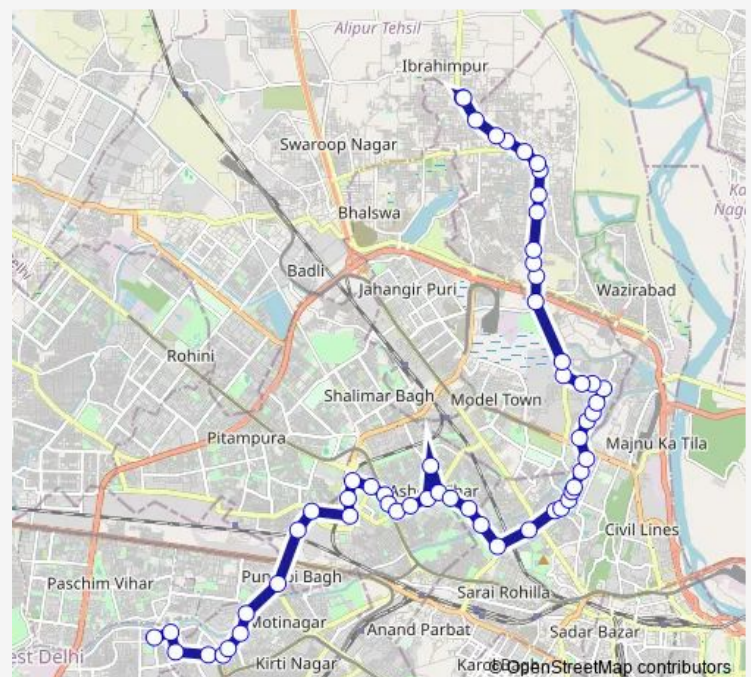

Ashok Vihar I Block

JA Block Ashok Vihar

Deep Market Ashok Vihar

Route schedule

vishnu garden nw chowk — Natthupura Terminal

Monday 06:00-22:00

Tuesday 06:00-22:00

Wednesday 06:00-22:00

Thursday 06:00-22:00

Friday 06:00-22:00

Saturday 06:00-22:00

Sunday 06:00-22:00

Route info

Direction: vishnu garden nw chowk

Stops: 57

Trip Duration: 1 hour 43 min

■ 912up

BusMaps

Ashok Vihar Water Tank

Ashok Vihar Pocket 3

Laxmi Bai College

Bharat Nagar Crossing / Sri Nagar Colony

Chowki No 2 / Gulabi Bagh Crossing

Shakti Nagar Nangia Park