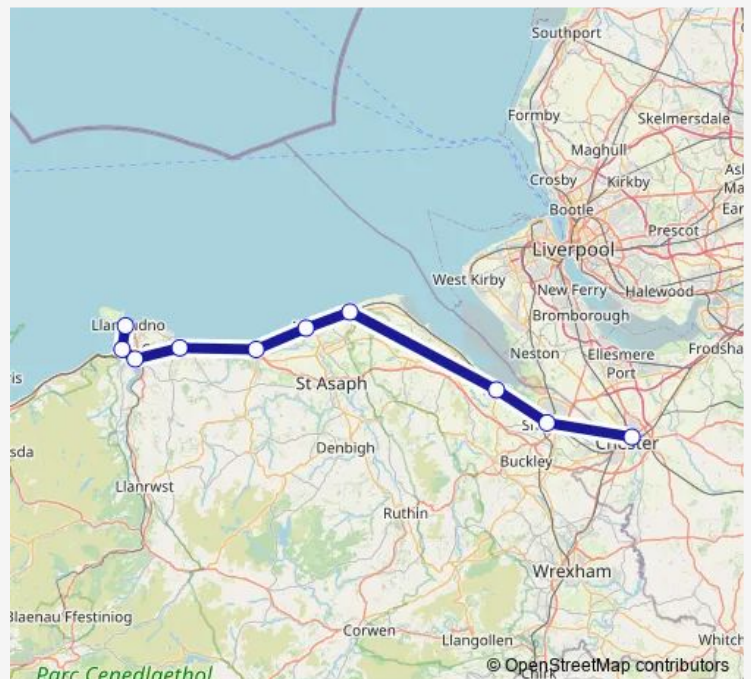

## Rail Aw:Ctr->Lld AW train service from CTR to Lld

[Go to website](#)

Rhyl

Abergele & Pensarn

Colwyn Bay

Llandudno Junction

Deganwy

Llandudno

### Route schedule

Chester — Llandudno

Monday 10:27-13:03

Tuesday 10:27-13:03

Wednesday 10:27-13:03

Thursday 10:27-13:03

Friday 10:27-13:03

Saturday —

### Route info

Direction: Chester

Stops: 10

Trip Duration: 1 hour 8 min

Aw:Ctr->Lld — AW train service from CTR to Lld

Aw:Ctr->Lld Rail time schedules and route maps are available in an offline PDF at busmaps.com. Use the busmaps.com website to see live bus times, train schedule or subway schedule, and step-by-step directions for all public transit in Conwy