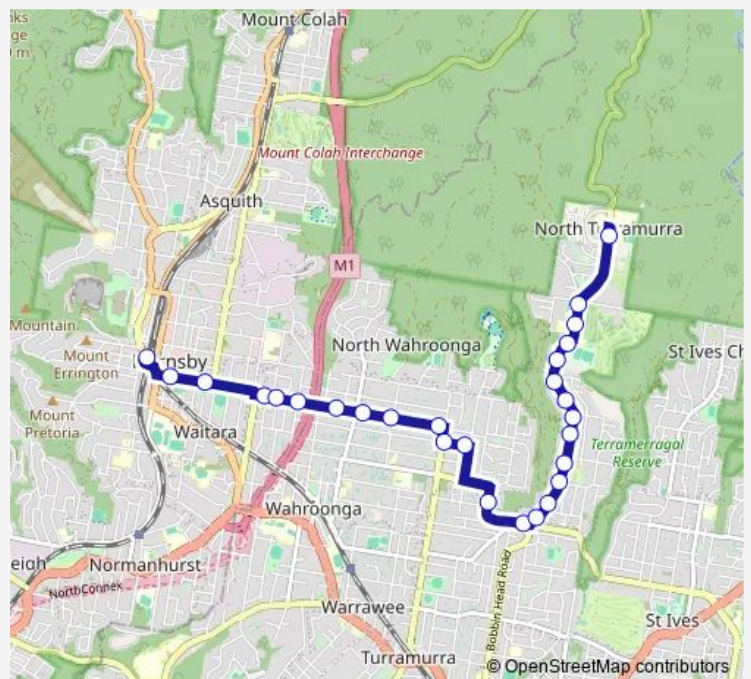

School Bus 8057 Hornsby Station to Kuringai Hs

[Go to website](#)

Direction

Hornsby Station, Stand C — Ku-ring-gai Creative Arts High School, Bobbin Head Rd

27 stops

[Open route schedule](#)

Hornsby Station, Stand C

Junction Rd Before Darri Av

Junction Rd After Grosvenor St

Junction Rd At Wahroonga Av

Junction Rd Before Eastern Rd

Kintore St At Eastern Rd

Claude Cameron Grove Park, Kintore St

Burns Rd After Finchley Pl

Bobbin Head Rd After Banks Av

Route schedule

Hornsby Station, Stand C — Ku-ring-gai Creative Arts High School, Bobbin Head Rd

Monday 08:29

Tuesday 08:29

Wednesday 08:29

Thursday 08:29

Friday —

Saturday —

Sunday —

Route info

Direction: Hornsby Station, Stand C

Stops: 27

Trip Duration: 0 hour 25 min

8057 — Hornsby Station to Kuringai Hs

Bobbin Head Rd Opp Glengarry Av