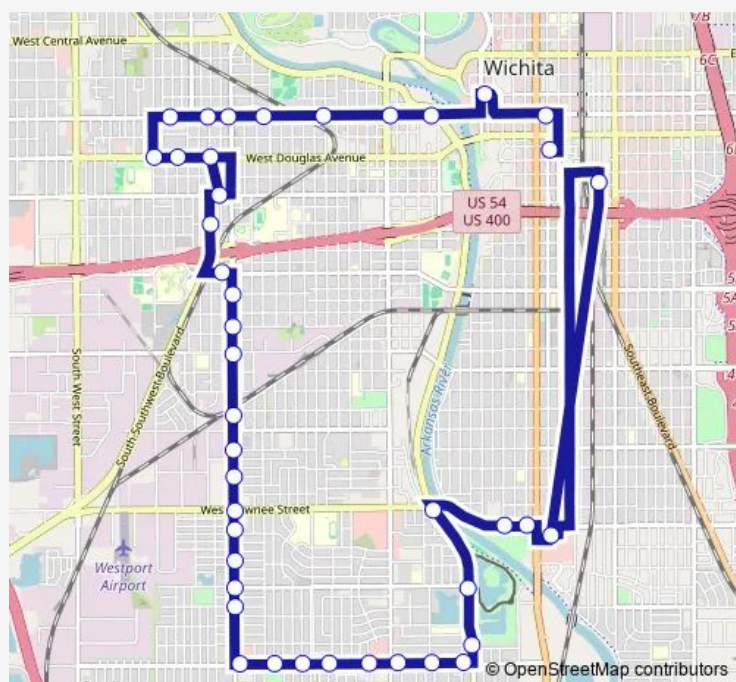

Edwards and University Ob

Mccormick and Richmond Ob

Meridian and Irving Ob

Route schedule

Transit Operations Center — Pawnee and Broadway Walmart

Monday 05:30

Tuesday 05:30

Wednesday 05:30

Thursday 05:30

Friday 05:30

Saturday 05:45-06:30

Sunday —

Route info

Direction: Transit Operations Center

Stops: 44

Trip Duration: 0 hour 41 min

Meridian and 27th St Ob

Meridian and Wildwood Ob

Meridian and Southgate Ob

31st St and Meridian Ob

31st St and Bennett Ob

31st St and Euclid Ob

31st St and Downtain Ob

31st St and Martinson Ob

31st St and Seneca Ob

31st St and Oak Ob

31st and Exchange Ob

Mclean and 30th St Ob

Mclean and Pawnee Ob

Pawnee and Water Ob

Pawnee and Broadway Walmart

Direction