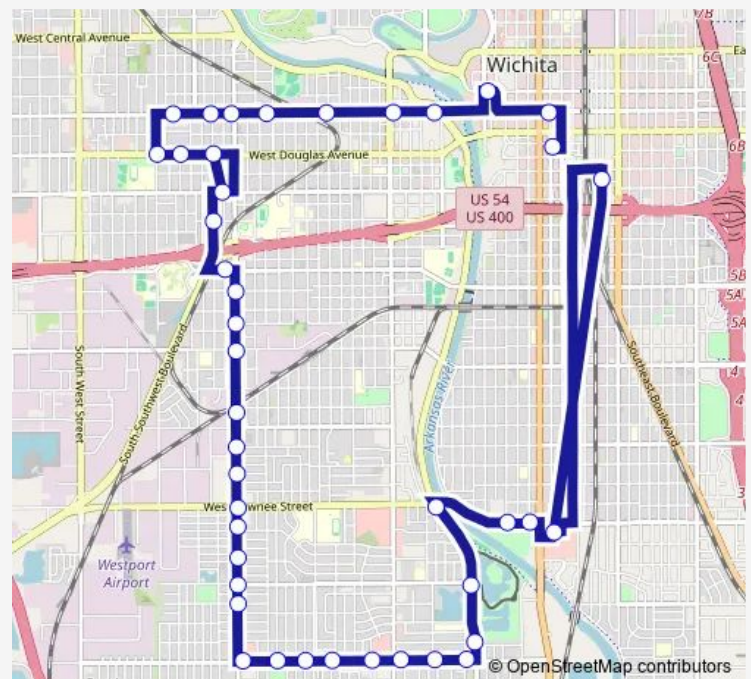

### Route schedule

Transit Operations Center — Pawnee and Broadway Walmart

Monday 05:30

Tuesday 05:30

Wednesday 05:30

Thursday 05:30

Friday 05:30

Saturday 05:45-06:30

### Route info

Direction: Transit Operations Center

Stops: 44

Trip Duration: 0 hour 41 min

Meridian and Dooley Ob

Meridian and Harry Ob

Meridian and Esthner Ob

Meridian and Dora Ob

Mclean and Pawnee Ob

Pawnee and Water Ob

Pawnee and Broadway Walmart

**Direction**

Transit Operations Center — Transit Center

42 stops

[Open route schedule](#)

Transit Operations Center