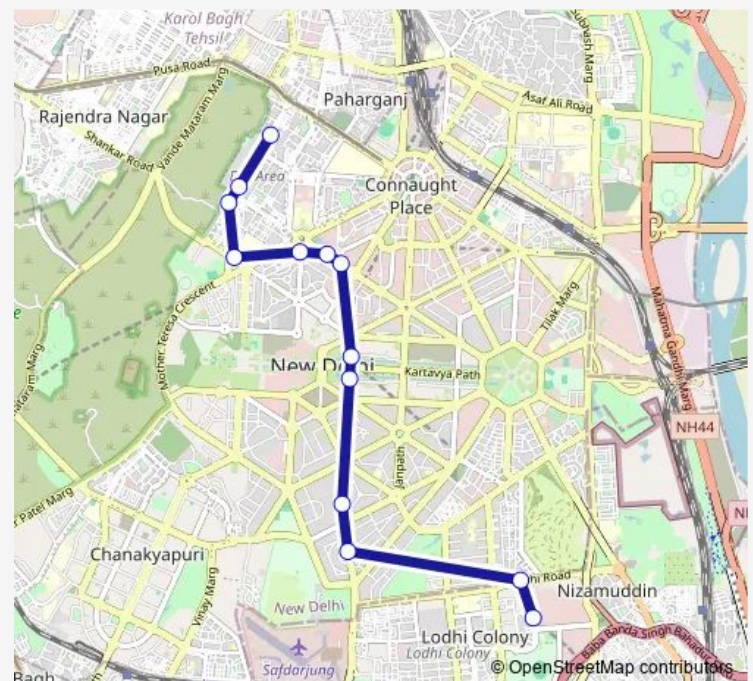

Kali Bari Marg

RML Hospital

Ndpo

Gurudwara Bangla Sahib

Patel Chowk

Krishi Bhawan / Rail Bhawan Metro Station

Udyog Bhawan

Police Station Tughlaq Road

Thursday 13:46-20:48

Friday 13:46-20:48

Saturday 13:46-20:48

Sunday 13:46-20:48

Route info

Direction: PS Mandir Marg

Stops: 13

Trip Duration: 0 hour 34 min