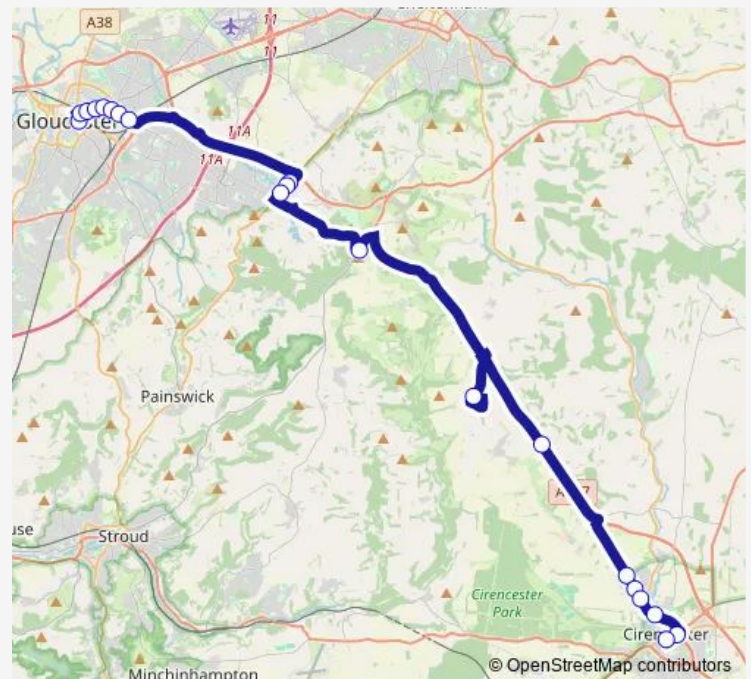

Thursday 15:35

Friday 15:35

Saturday —

Sunday —

Route info

Direction: Kingshill School Grounds

Stops: 36

Trip Duration: 1 hour 24 min