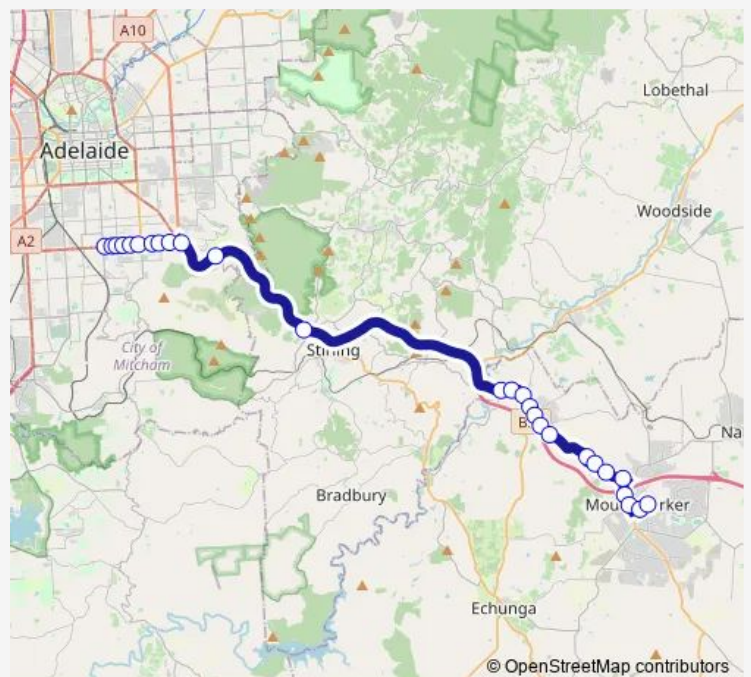

Stop 53 Mt Barker Rd - East side

Stop 54 Mt Barker Rd - East side

Stop 55 Mt Barker Rd - East side

Stop 56 Mt Barker Rd - East side

Stop 57 Mt Barker Rd - North side

Stop 58 Mt Barker Rd - East side

**Route schedule**

Stop 170 Cross Rd - North side — Zone A Dutton Rd Park 'n' Ride

Monday	—
Tuesday	—
Wednesday	15:10
Thursday	—
Friday	—
Saturday	—
Sunday	—

**Route info**

Direction: Stop 170 Cross Rd - North side

Stops: 27

Trip Duration: 0 hour 50 min

882 — Mt Barker to Concordia College

Stop 59 Mt Barker Rd - North East side

Stop 60 Mt Barker Rd - North East side

Stop 61 Mt Barker Rd - North side

Stop 62 Adelaide Rd - East side

Stop 63 Adelaide Rd - East side

Stop 64 Hutchinson St - East side

Zone A Dutton Rd Park 'n' Ride