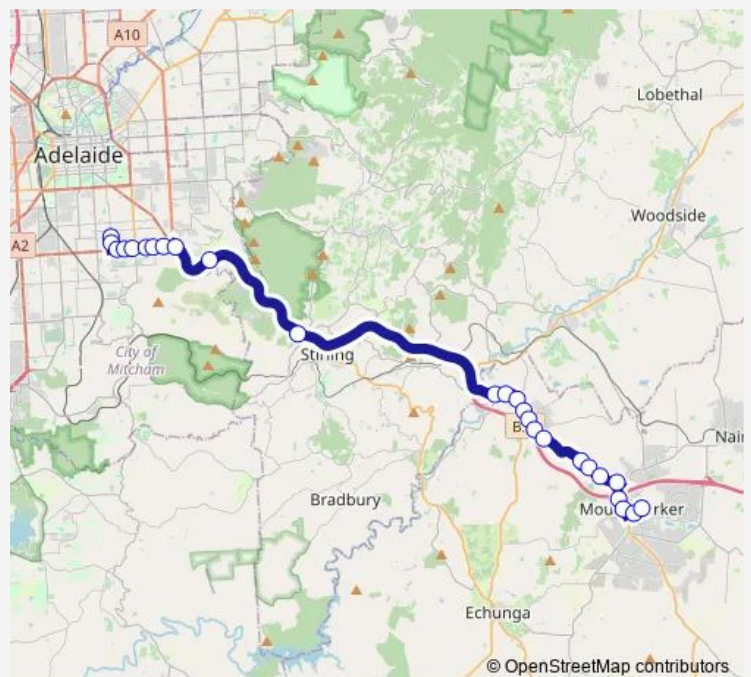

Stop 53 Mt Barker Rd - East side

Stop 54 Mt Barker Rd - East side

Stop 55 Mt Barker Rd - East side

Stop 56 Mt Barker Rd - East side

Stop 57 Mt Barker Rd - North side

Stop 58 Mt Barker Rd - East side

Route schedule

Stop 170 Cross Rd - North side — Zone A Dutton Rd Park 'n' Ride

Monday —

Tuesday —

Wednesday 15:10

Thursday —

Friday —

Saturday —

Sunday —

Route info

Direction: Stop 170 Cross Rd - North side

Stops: 27

Trip Duration: 0 hour 50 min

882 — Mt Barker to Concordia College

Stop 59 Mt Barker Rd - North East side

Stop 60 Mt Barker Rd - North East side

## Route info

Direction: Zone A Dutton Rd Park 'n' Ride

Stops: 34

Trip Duration: 0 hour 55 min

Stop 16 South Eastern Fwy - South East side

Stop 20 Cross Rd - South side

Stop 163 Cross Rd - South side

Stop 164 Cross Rd - South side