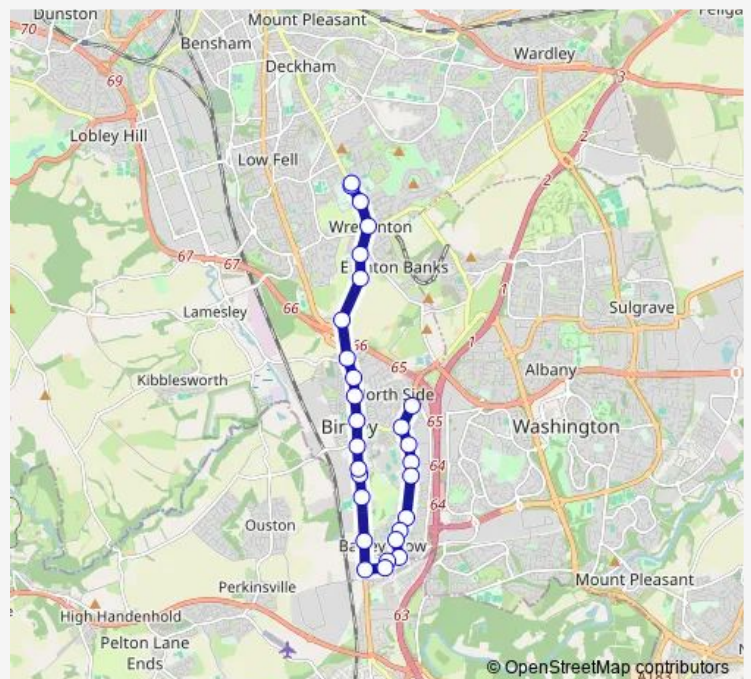

### Route schedule

Mount Pleasant — Cardinal Hume Catholic School

Monday 07:50

Tuesday 07:50

Wednesday 07:50

Thursday 07:50

Friday 07:50

Saturday —

### Route info

Direction: Mount Pleasant

Stops: 28

Trip Duration: 0 hour 45 min

882

BusMaps

Long Bank - Eighton Lodge

Long Bank-Springfield Avenue