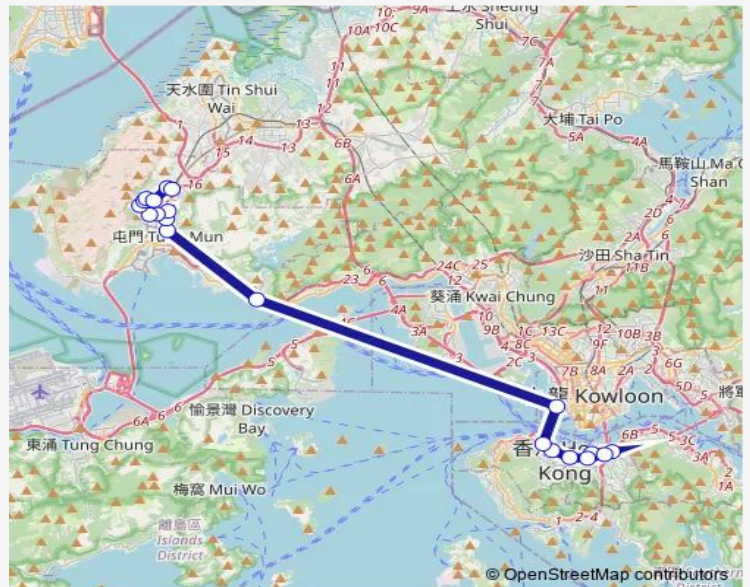

[Ctb] Blossom Garden, Tsun WEN Road[[Kmb] Blossom Garden[[Lwb] Blossom Garden

[Ctb] Goodrich Garden, Ming KUM Road[[Kmb] PO TIN BBI - Goodrich Garden[[Lwb] PO TIN BBI - Goodrich Garden

[Kmb] TIN LOK House TIN King Estate[[Lwb] TIN LOK House TIN King Estate

[Ctb] TIN YUE House TIN King Estate, TIN King Road[[Kmb] TIN YUE House TIN King Estate[[Lrtfeeder] LR SAN WAI Stop[[Lwb] TIN YUE House TIN King Estate

[Ctb] TAI Hing Substation, Shek PAI TAU Road[[Kmb] China Light Building[[Lwb] China Light Building

[Ctb] TOI Shan Association Primary School, Shek PAI TAU Road[[Kmb] TOI Shan Primary School[[Lwb] TOI Shan Primary School

[Ctb] Hung Kiu, Tuen MUN Road[[Kmb] Hung Kiu[[Lrtfeeder] Hung Kiu[[Lwb] Hung Kiu

[Ctb] Waldorf Garden, Tuen MUN Road[[Kmb] Waldorf Garden[[Lwb] Waldorf Garden

Route schedule

[Kmb] SIU Hong Station (North)[[Lrtfeeder] MTR SIU Hong Station (North) — [Ctb] Exhibition Centre Station][Kmb+Ctb] Exhibition Centre Station BUS Terminus/
Exhibition Centre Station[[Kmb] Exhibition Centre Station BUS Terminus][Xb] Exhibition Centre Station Public Transport Interchange

Monday	06:45-10:30
Tuesday	06:45-10:30
Wednesday	06:45-10:30
Thursday	06:45-10:30
Friday	06:45-10:30
Saturday	—
Sunday	—

Route info

Direction: [Kmb] SIU Hong Station (North)[[Lrtfeeder] MTR SIU Hong Station (North)

Stops: 20

Trip Duration: 1 hour 30 min