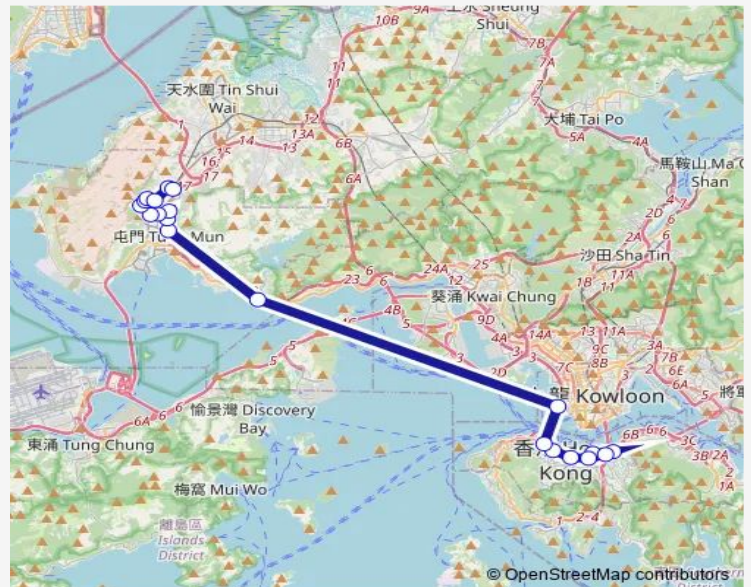

[Ctb] Blossom Garden, Tsun WEN Road [Kmb] Blossom Garden [Lwb] Blossom Garden

[Ctb] Goodrich Garden, Ming KUM Road [Kmb] PO TIN BBI - Goodrich Garden [Lwb] PO TIN BBI - Goodrich Garden

[Kmb] TIN LOK House TIN King Estate [Lwb] TIN LOK House TIN King Estate

[Ctb] TIN YUE House TIN King Estate, TIN King Road [Kmb] TIN YUE House TIN King Estate [Lrtfeeder] LR SAN WAI Stop [Lwb] TIN YUE House TIN King Estate

[Ctb] TAI Hing Substation, Shek PAI TAU Road [Kmb] China Light Building [Lwb] China Light Building

[Ctb] TOI Shan Association Primary School, Shek PAI TAU Road [Kmb] TOI Shan Primary School [Lwb] TOI Shan Primary School

[Ctb] Hung Kiu, Tuen MUN Road [Kmb] Hung Kiu [Lrtfeeder] Hung Kiu [Lwb] Hung Kiu

[Ctb] Waldorf Garden, Tuen FAT Road [Kmb] Waldorf Garden [Lwb] Waldorf Garden

Route schedule

[Kmb] SIU Hong Station (North)[Lrtfeeder] MTR SIU Hong Station (North) — [Ctb] Exhibition Centre Station [Kmb+Ctb] Exhibition Centre Station BUS Terminus/
Exhibition Centre Station [Kmb] Exhibition Centre Station BUS Terminus [Xb] Exhibition Centre Station Public Transport Interchange

Monday	06:45-10:30
Tuesday	06:45-10:30
Wednesday	06:45-10:30
Thursday	06:45-10:30
Friday	06:45-10:30
Saturday	—
Sunday	—

Route info

Direction: [Kmb] SIU Hong Station (North)[Lrtfeeder] MTR SIU Hong Station (North)

Stops: 20

Trip Duration: 1 hour 21 min