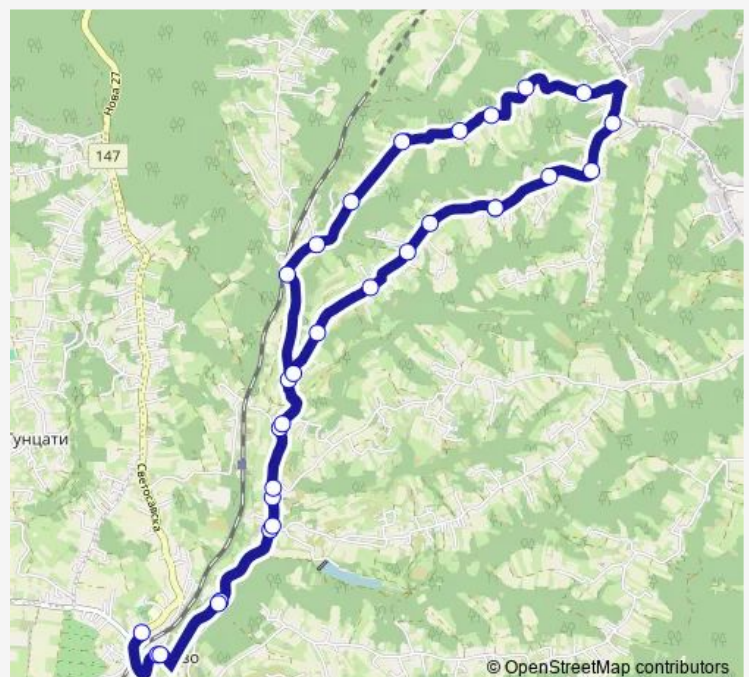

Barajevo As

Barajevo - Centar

Barajevo (Miodraga Vukovića)

Route schedule

Glumčevo Brdo — Glumčevo Brdo

Monday 05:00-21:00

Tuesday 05:00-21:00

Wednesday 05:00-21:00

Thursday 05:00-21:00

Friday 05:00-21:00

Saturday 05:00-19:00

Sunday 05:15-18:45

Route info

Direction: Glumčevo Brdo

Stops: 30

Trip Duration: 0 hour 40 min

405I — Glumčevo Brdo - Glumčevo Brdo

Karaula R

Srednji Kraj

Miodraga Vukovića

Taborište

Glumčevo Brdo 2

Glumčevo Brdo 3

Stevančevića Kraj