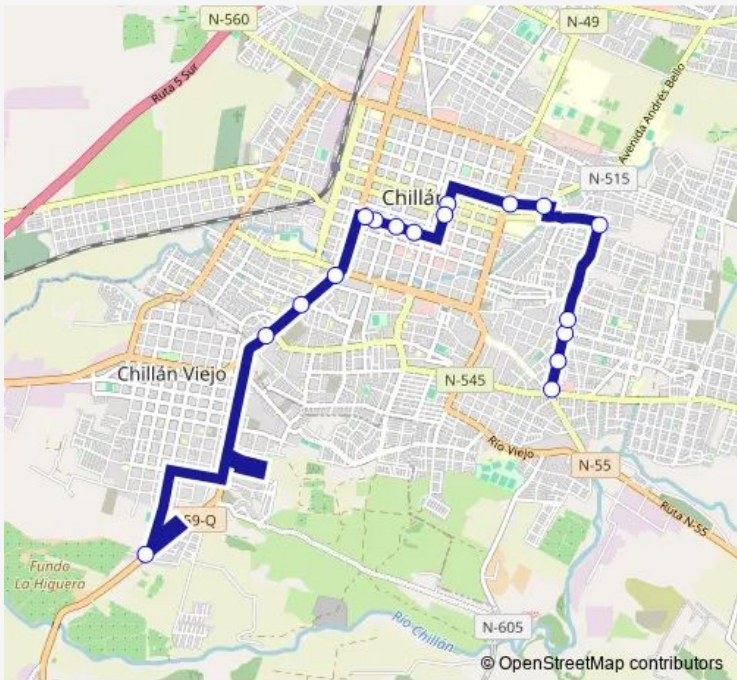

Bus C28_R Baquedano

[Go to website](#)

Direction
 LOS Puelches / LA Rtda — Baquedano / Mariano Egana
 17 stops
[Open route schedule](#)

- LOS Puelches / LA Rtda
- LOS Puelches / Volcan Chillan
- LOS Puelches / Punitaqui
- LOS Puelches / Cordillera
- LAS Rosas / Av. Nueva Oriente
- Diego Portales / Miraflores
- Diego Portales / Av. Argentina
- Isabel Riquelme / Constitucion
- Isabel Riquelme / EL Roble
- Maipon / Arauco
- Maipon / Carrera
- Maipon / Claudio Arrau
- Maipon / Av. Bernardo O Higgins
- Av. Bernardo O Higgins / Av. Ecuador
- Av. Bernardo O Higgins / EL Tejar
- Av. Bernardo O Higgins / Teguvalda
- Baquedano / Mariano Egana

Route schedule
 LOS Puelches / LA Rtda — Baquedano / Mariano Egana

Monday	07:15-21:15
Tuesday	07:15-21:15
Wednesday	07:15-21:15
Thursday	07:15-21:15
Friday	07:15-21:15
Saturday	07:15-21:15
Sunday	07:15-21:15

Route info
 Direction: LOS Puelches / LA Rtda
 Stops: 17
 Trip Duration: 0 hour 33 min

C28_R Bus time schedules and route maps are available in an offline PDF at busmaps.com. Use the busmaps.com website to see live bus times, train schedule or subway schedule, and step-by-step directions for all public transit in Chillan

The schedule is provided in the local timezone. Times with "(+1)" indicate departures on the next day.

PDF file created on 2025-01-16

2024 BusMaps.com - All Rights Reserved