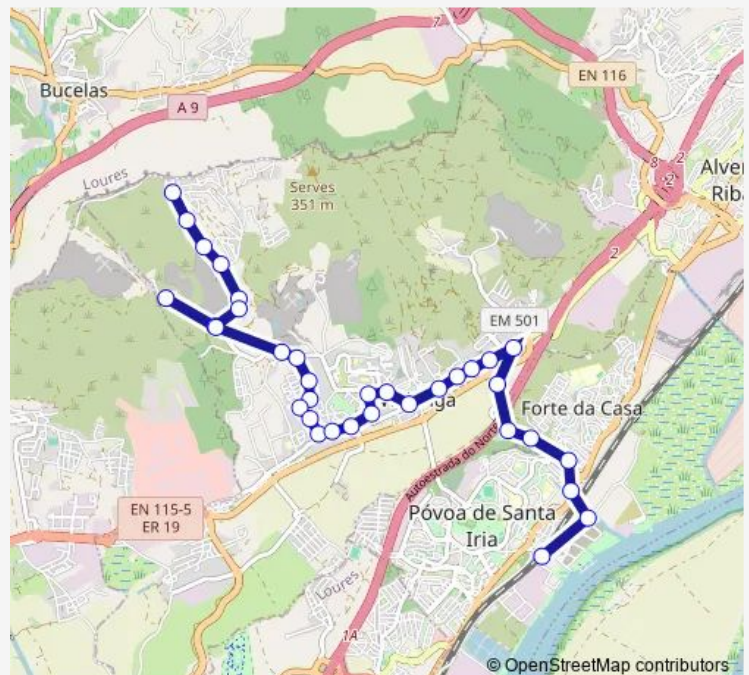

### Route schedule

Fonte Santa — Póvoa Sta Iria (Estação)

Monday 05:45-19:05

Tuesday 05:45-19:05

Wednesday 05:45-19:05

Thursday 05:45-19:05

Friday 05:45-19:05

Saturday —

### Route info

Direction: Fonte Santa

Stops: 34

Trip Duration: 0 hour 25 min

■ 349 - Fonte Santa - Póvoa Santa Iria

Vialonga (R Professor Egas Moniz 6)

Vialonga (R Professor Egas Moniz 65)

Vialonga (X) R João Deus